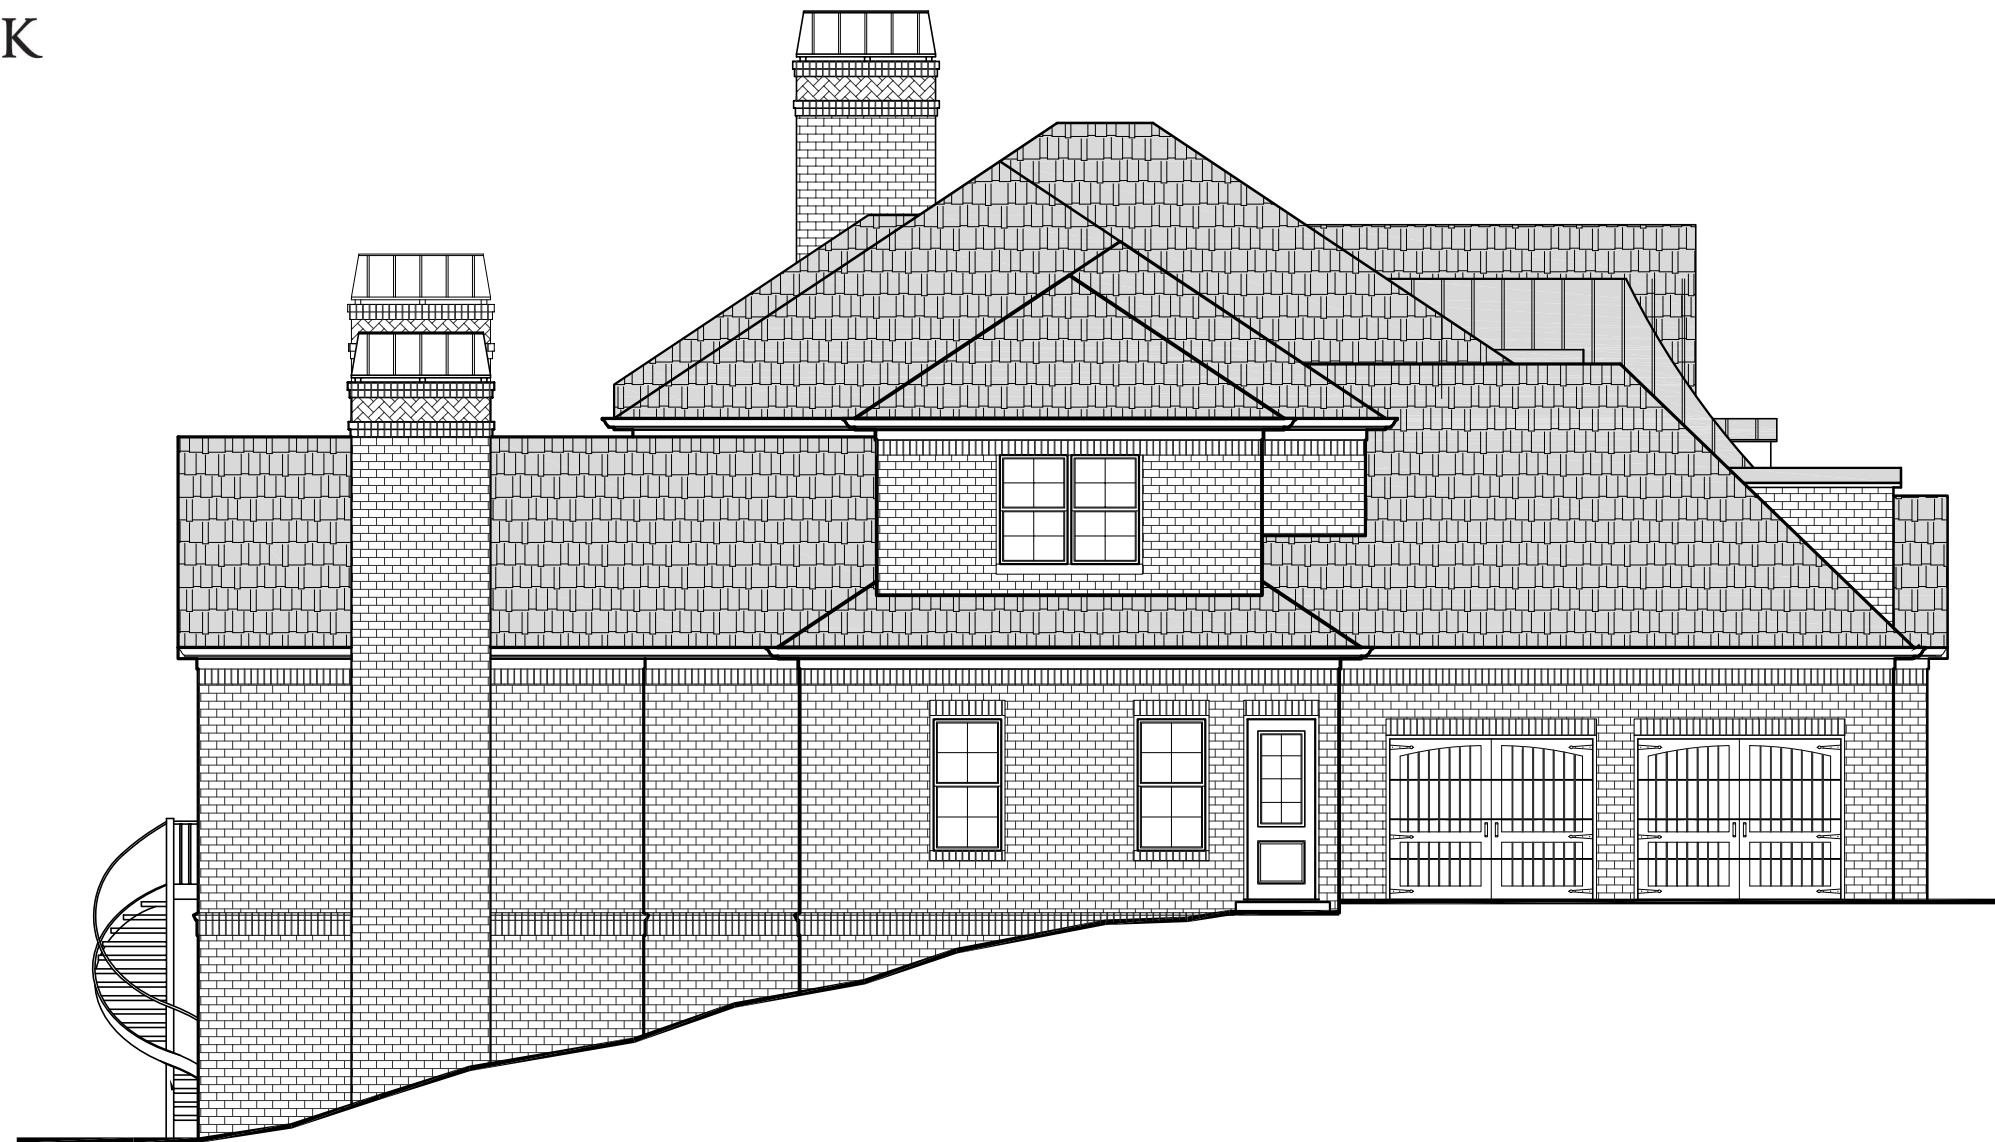

LOUDERMILK
CUSTOM HOMES

THE LAWRENCE

RIGHT ELEVATION

www.loudermilkhomes.com | office: 770.485.2600 | email: info@loudermilkhomes.com
1827 Powers Ferry Road, Building 6, Atlanta, GA 30339