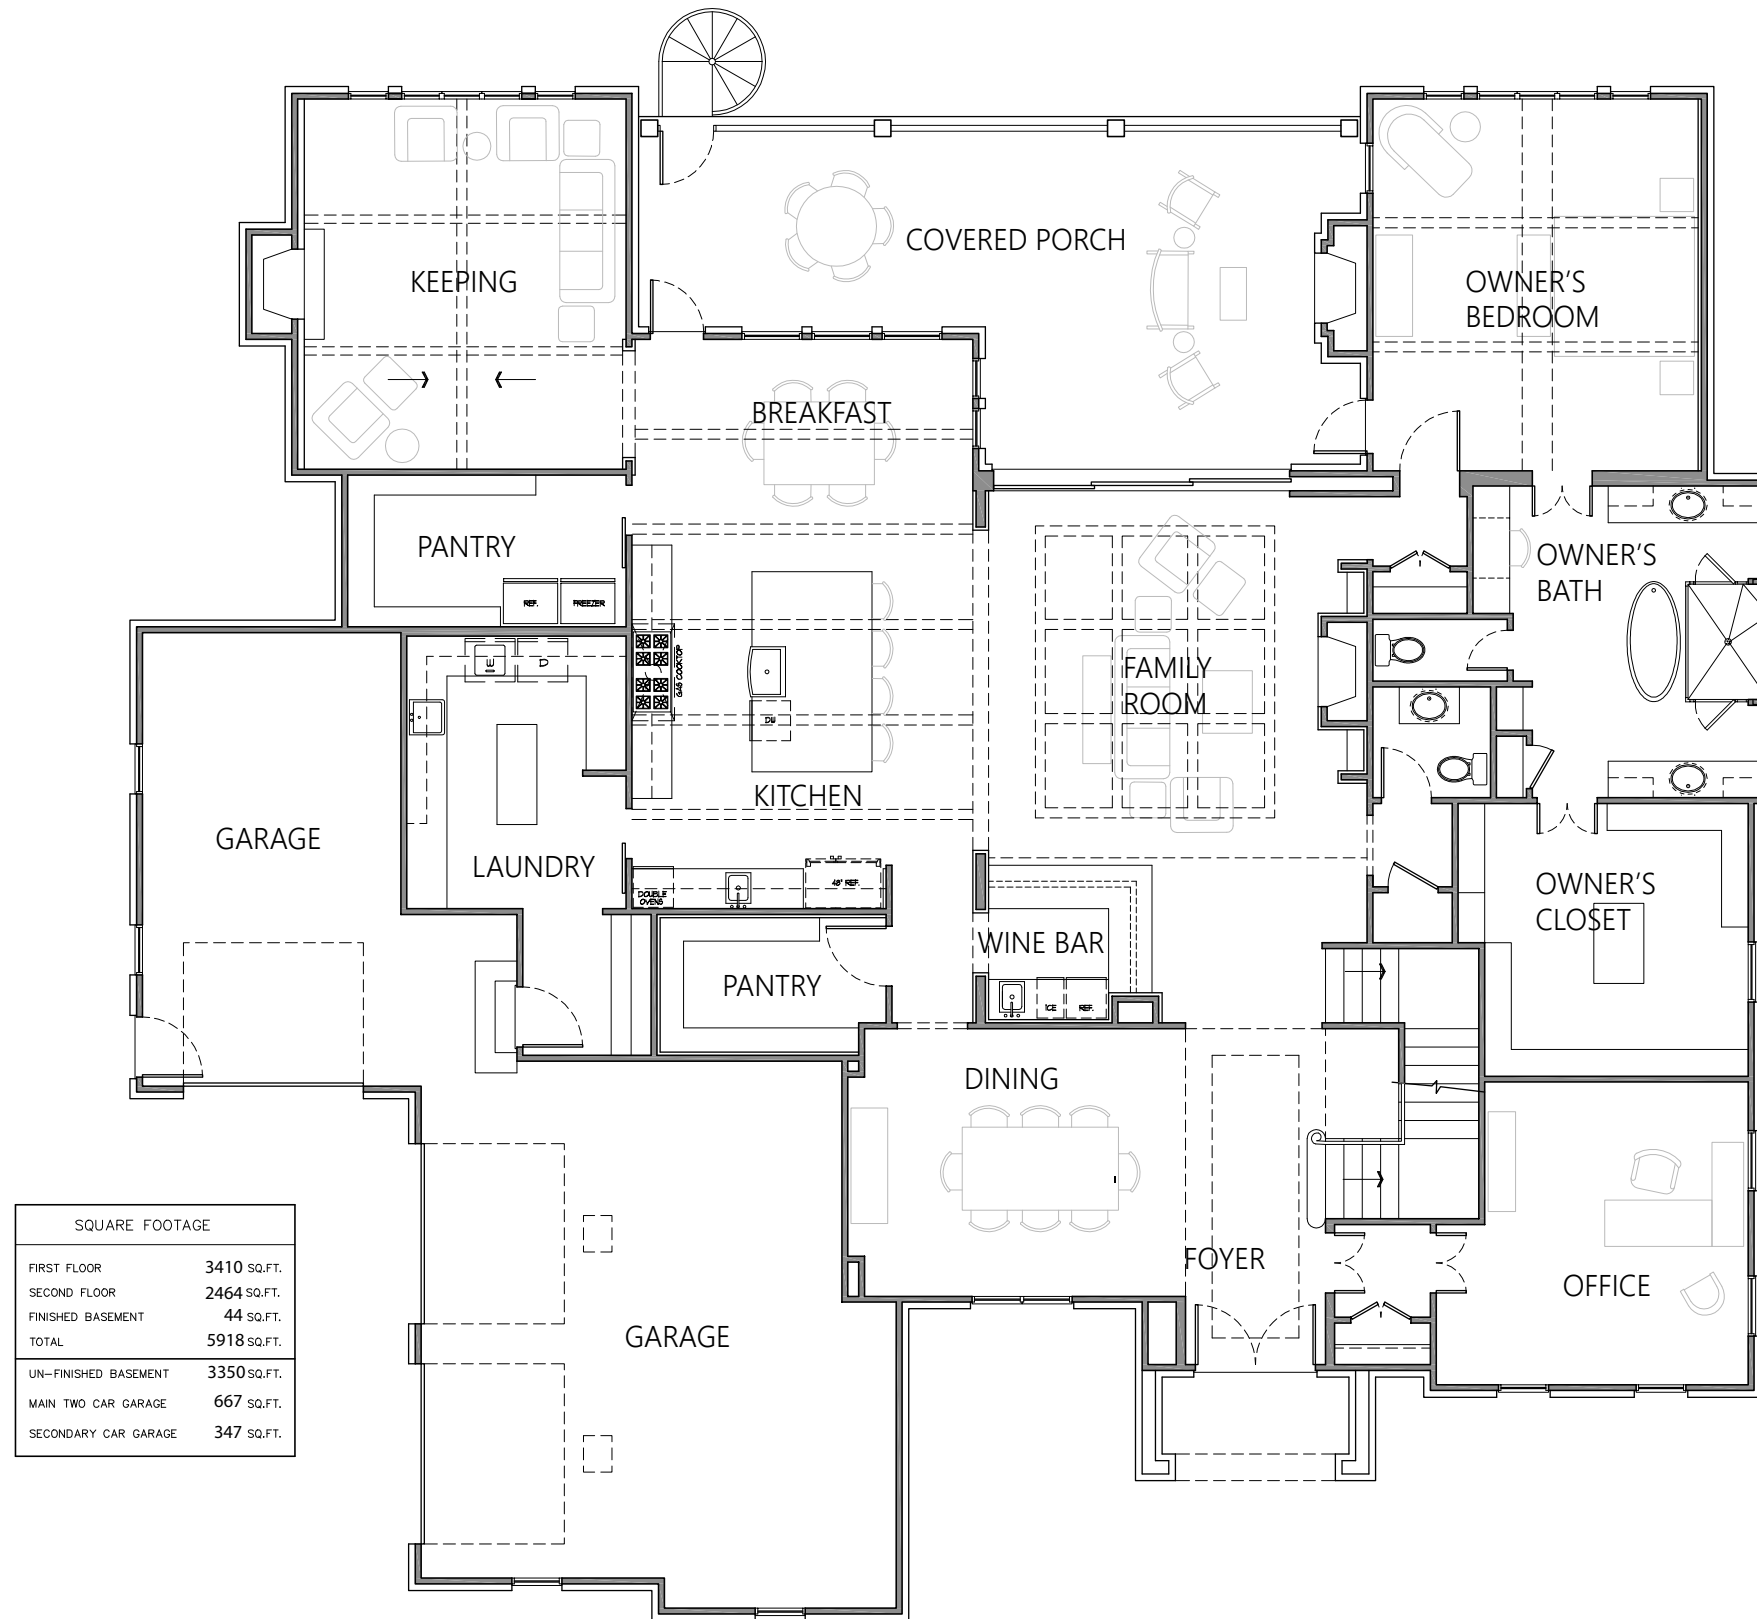

LOUDERMILK
CUSTOM HOMES

THE LAWRENCE

FIRST FLOOR PLAN

www.loudermilkhomes.com | office: 770.485.2600 | email: info@loudermilkhomes.com

1827 Powers Ferry Road, Building 6, Atlanta, GA 30339