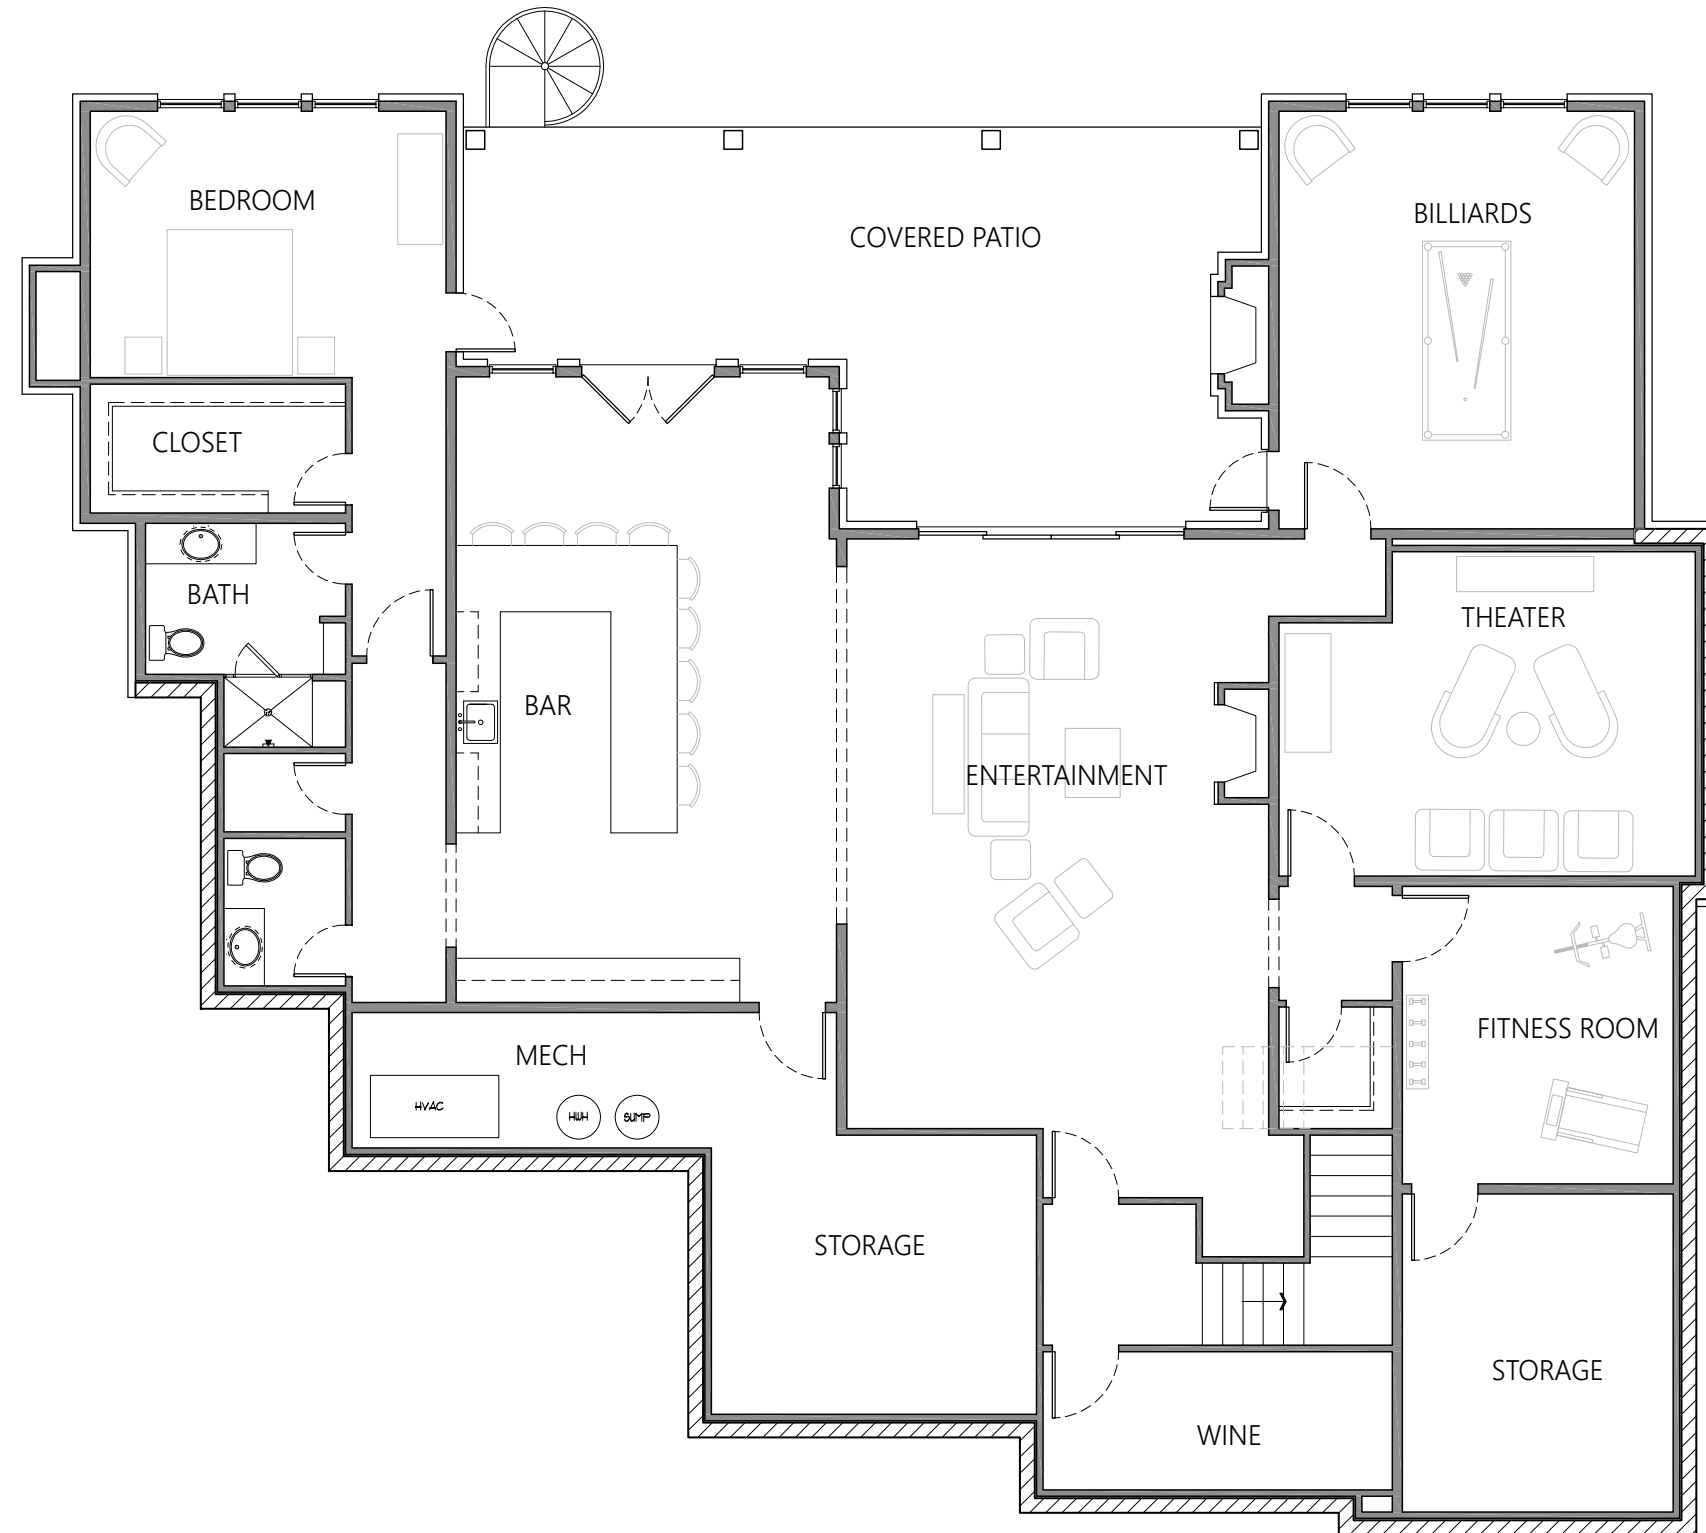

LOUDERMILK
CUSTOM HOMES

THE LAWRENCE

BASEMENT
FLOORPLAN

www.loudermilkhomes.com | office: 770.485.2600 | email: info@loudermilkhomes.com
1827 Powers Ferry Road, Building 6, Atlanta, GA 30339