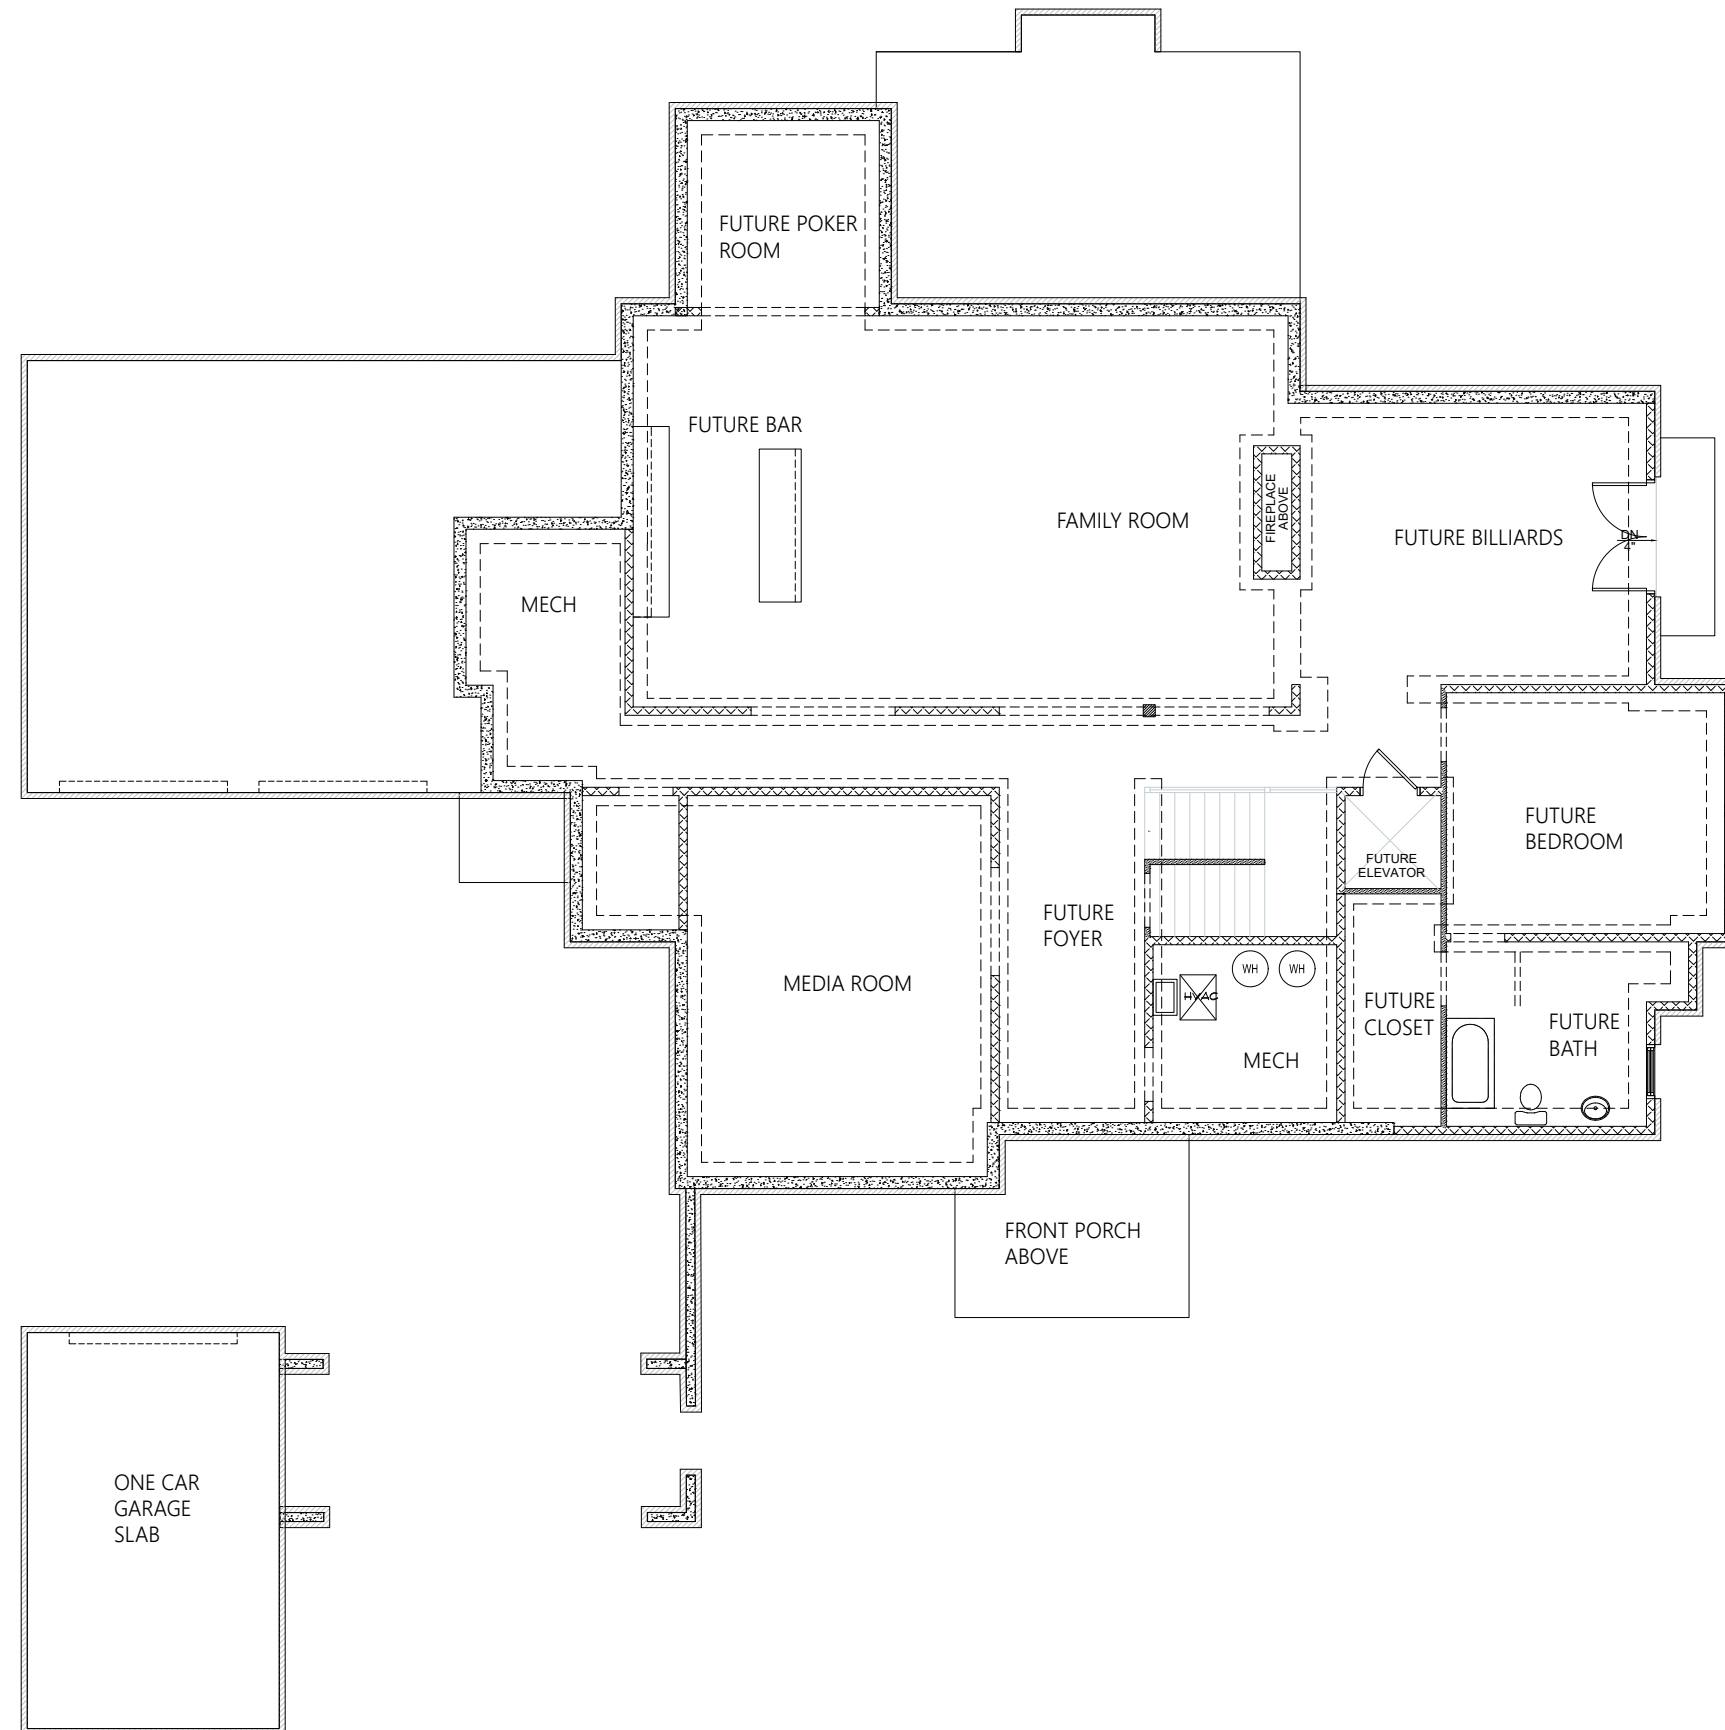

LOUDERMILK
CUSTOM HOMES

THE KENSINGTON

BASEMENT FLOOR
PLAN

www.loudermilkhomes.com | office: 770.485.2600 | email: info@loudermilkhomes.com
1827 Powers Ferry Road, Building 6, Atlanta, GA 30339