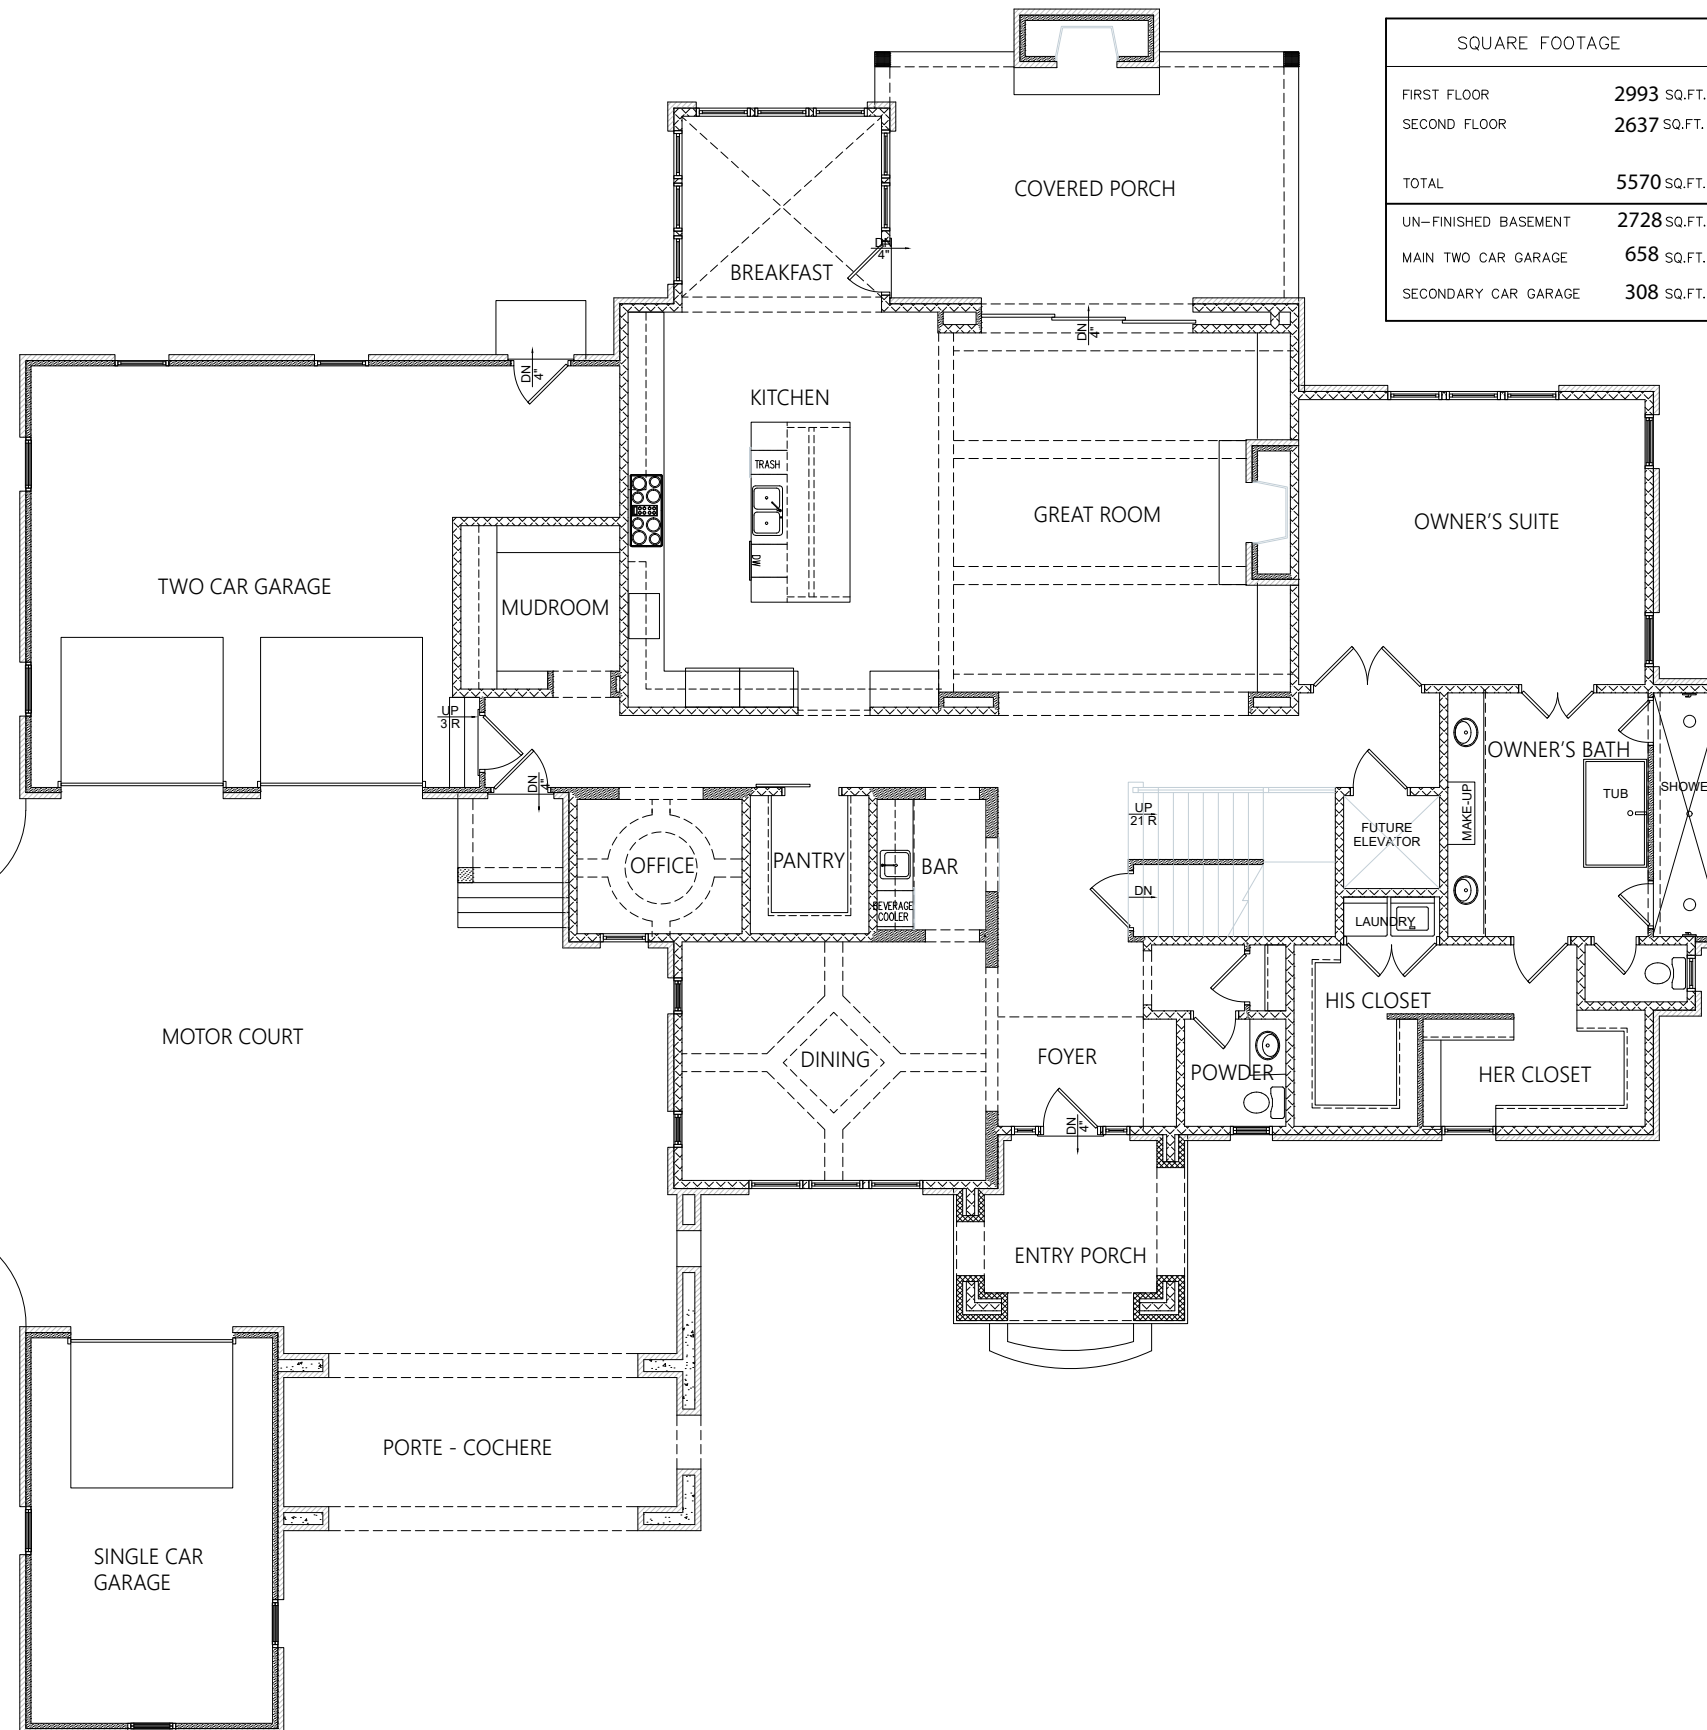

FIRST FLOOR PLAN

www.loudermilkhomes.com | office: 770.485.2600 | email: info@loudermilkhomes.com

1827 Powers Ferry Road, Building 6, Atlanta, GA 30339

LOUDERMILK
CUSTOM HOMES

THE KENSINGTON

SECOND FLOOR PLAN www.loudermilkhomes.com | office: 770.485.2600 | email: info@loudermilkhomes.com
1827 Powers Ferry Road, Building 6, Atlanta, GA 30339