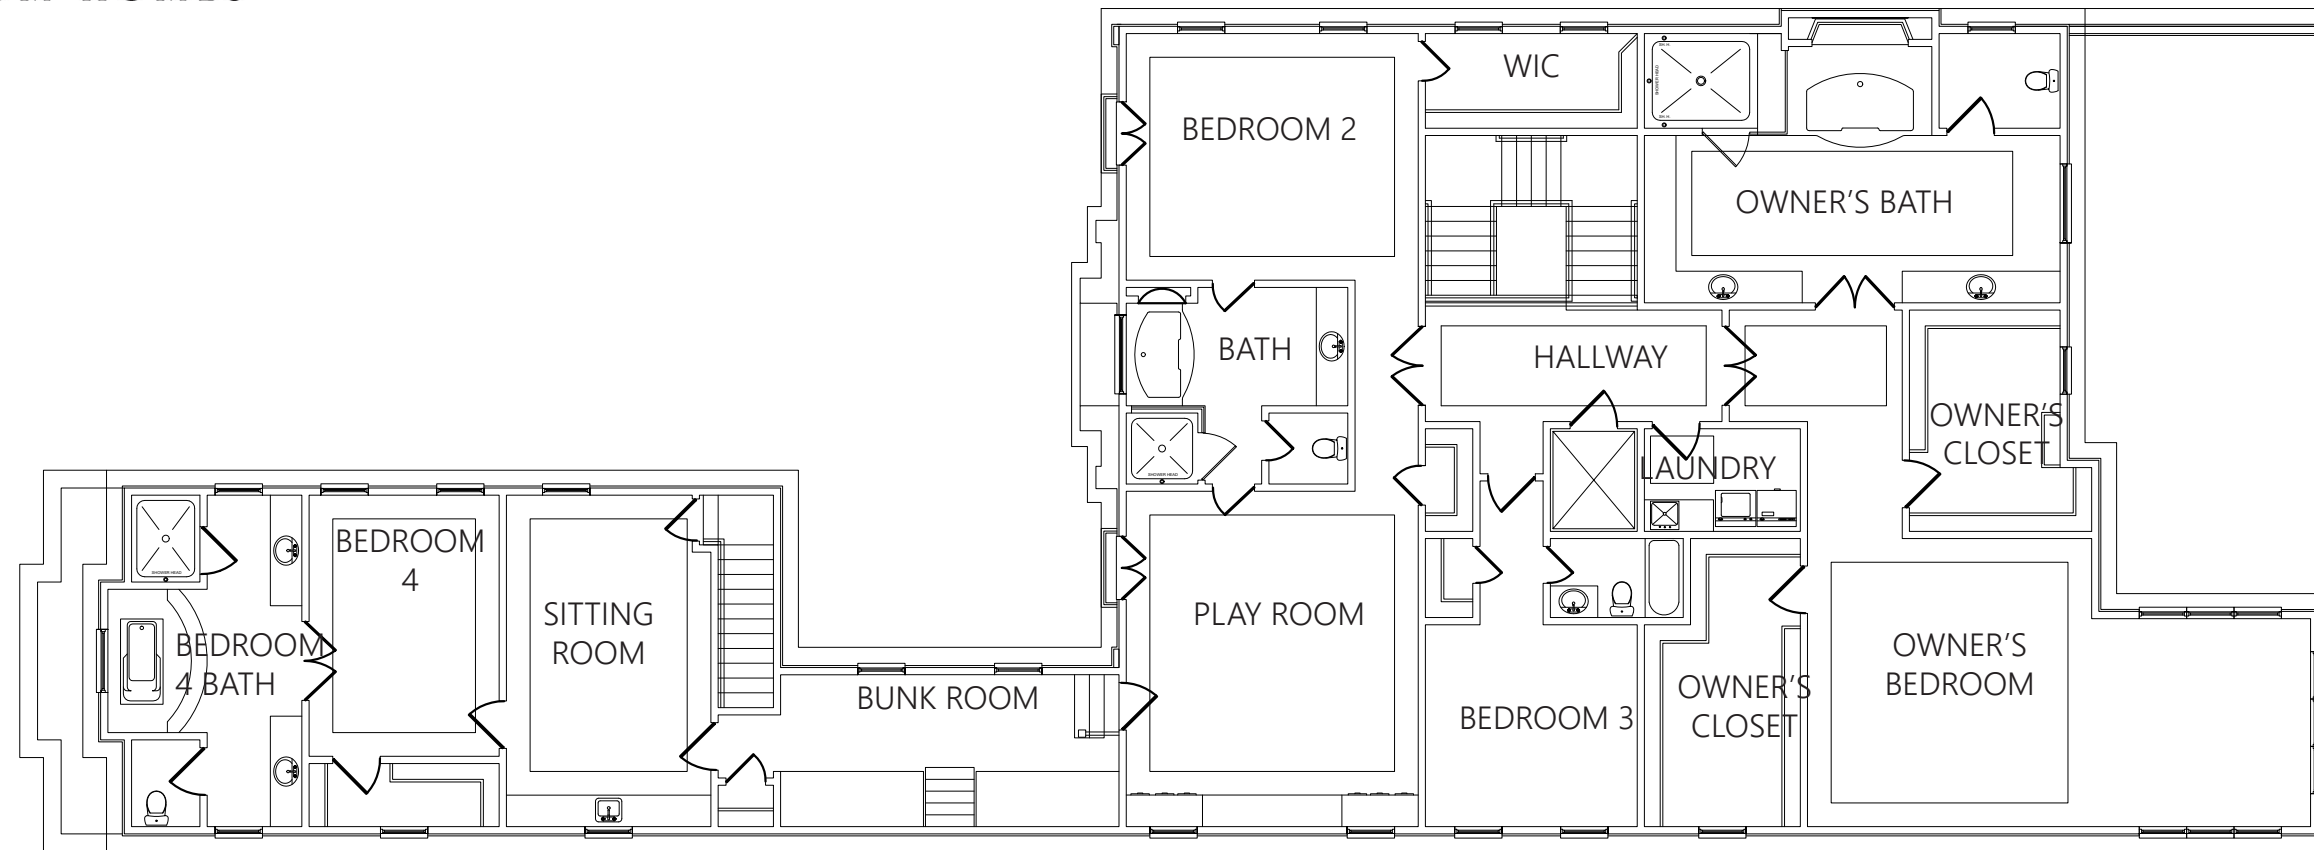

LOUDERMILK
CUSTOM HOMES

THE ESSEX

SECOND FLOOR
PLAN

www.loudermilkhomes.com | office: 770.485.2600 | email: info@loudermilkhomes.com
1827 Powers Ferry Road, Building 6, Atlanta, GA 30339