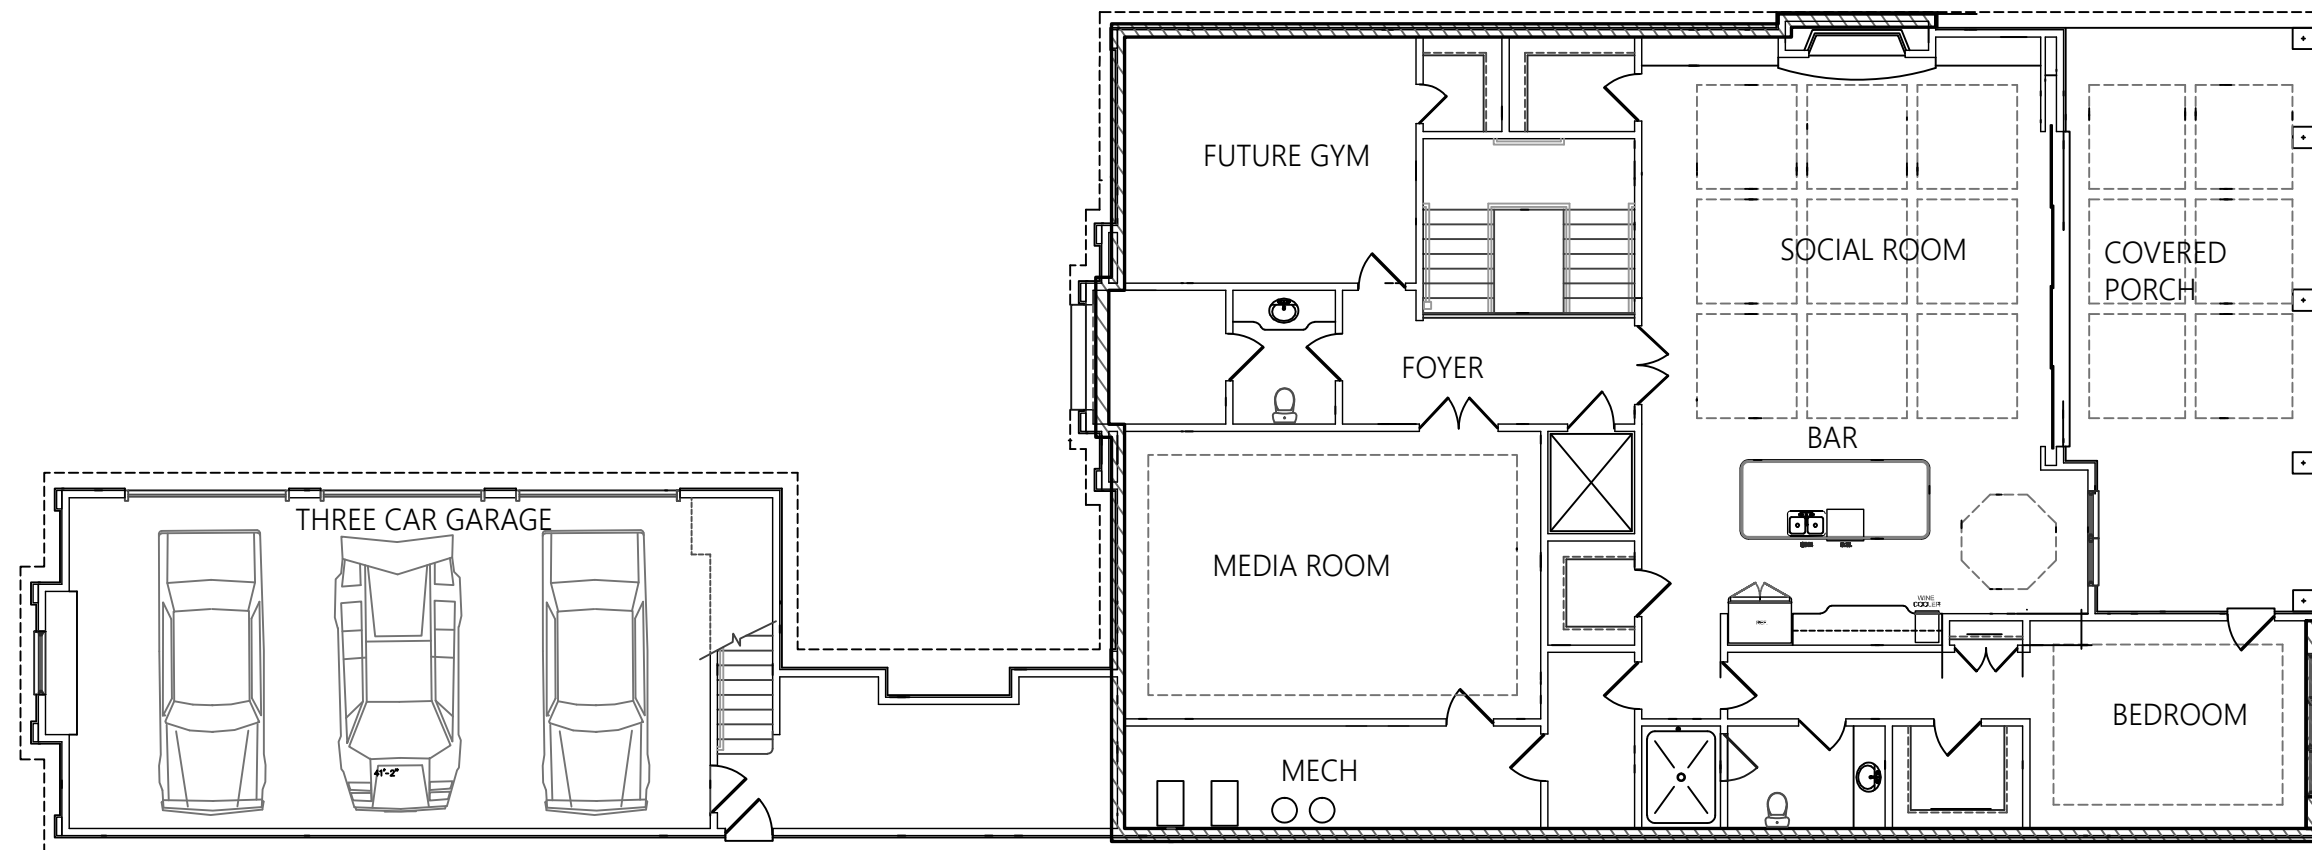

LOUDERMILK
CUSTOM HOMES

THE ESSEX

BASEMENT
FLOORPLAN

www.loudermilkhomes.com | office: 770.485.2600 | email: info@loudermilkhomes.com
1827 Powers Ferry Road, Building 6, Atlanta, GA 30339