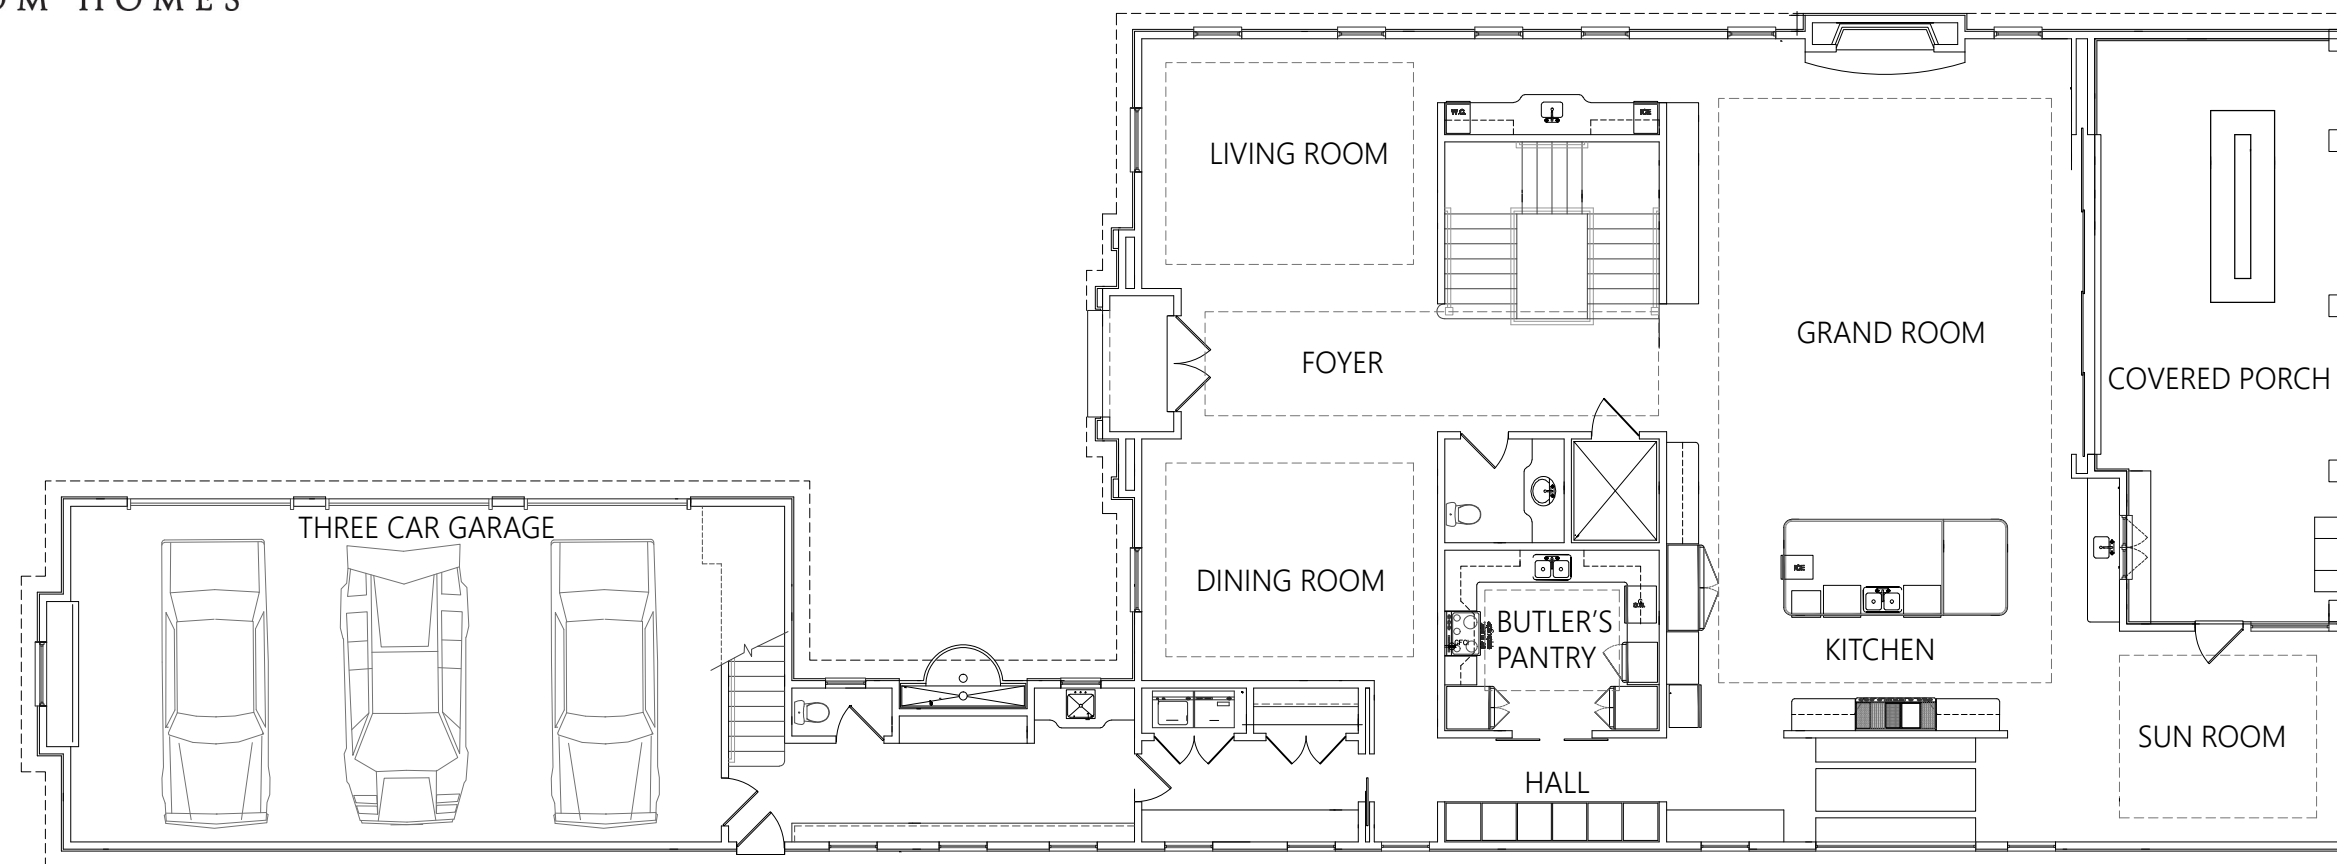

SQUARE FOOTAGE:

FIRST FLOOR AREA: 3,000 SQFT
SECOND FLOOR AREA: 2,800 SQFT
BASEMENT FLOOR PLAN: 2,900 SQFT
TOTAL HEATED FLOOR AREA: 5,800 SQFT
GARAGE AREA: 900 SQFT

THE ESSEX

LOUDERMILK
CUSTOM HOMES

FIRST FLOOR PLAN   www.loudermilkhomes.com | office: 770.485.2600 | email: info@loudermilkhomes.com
1827 Powers Ferry Road, Building 6, Atlanta, GA 30339