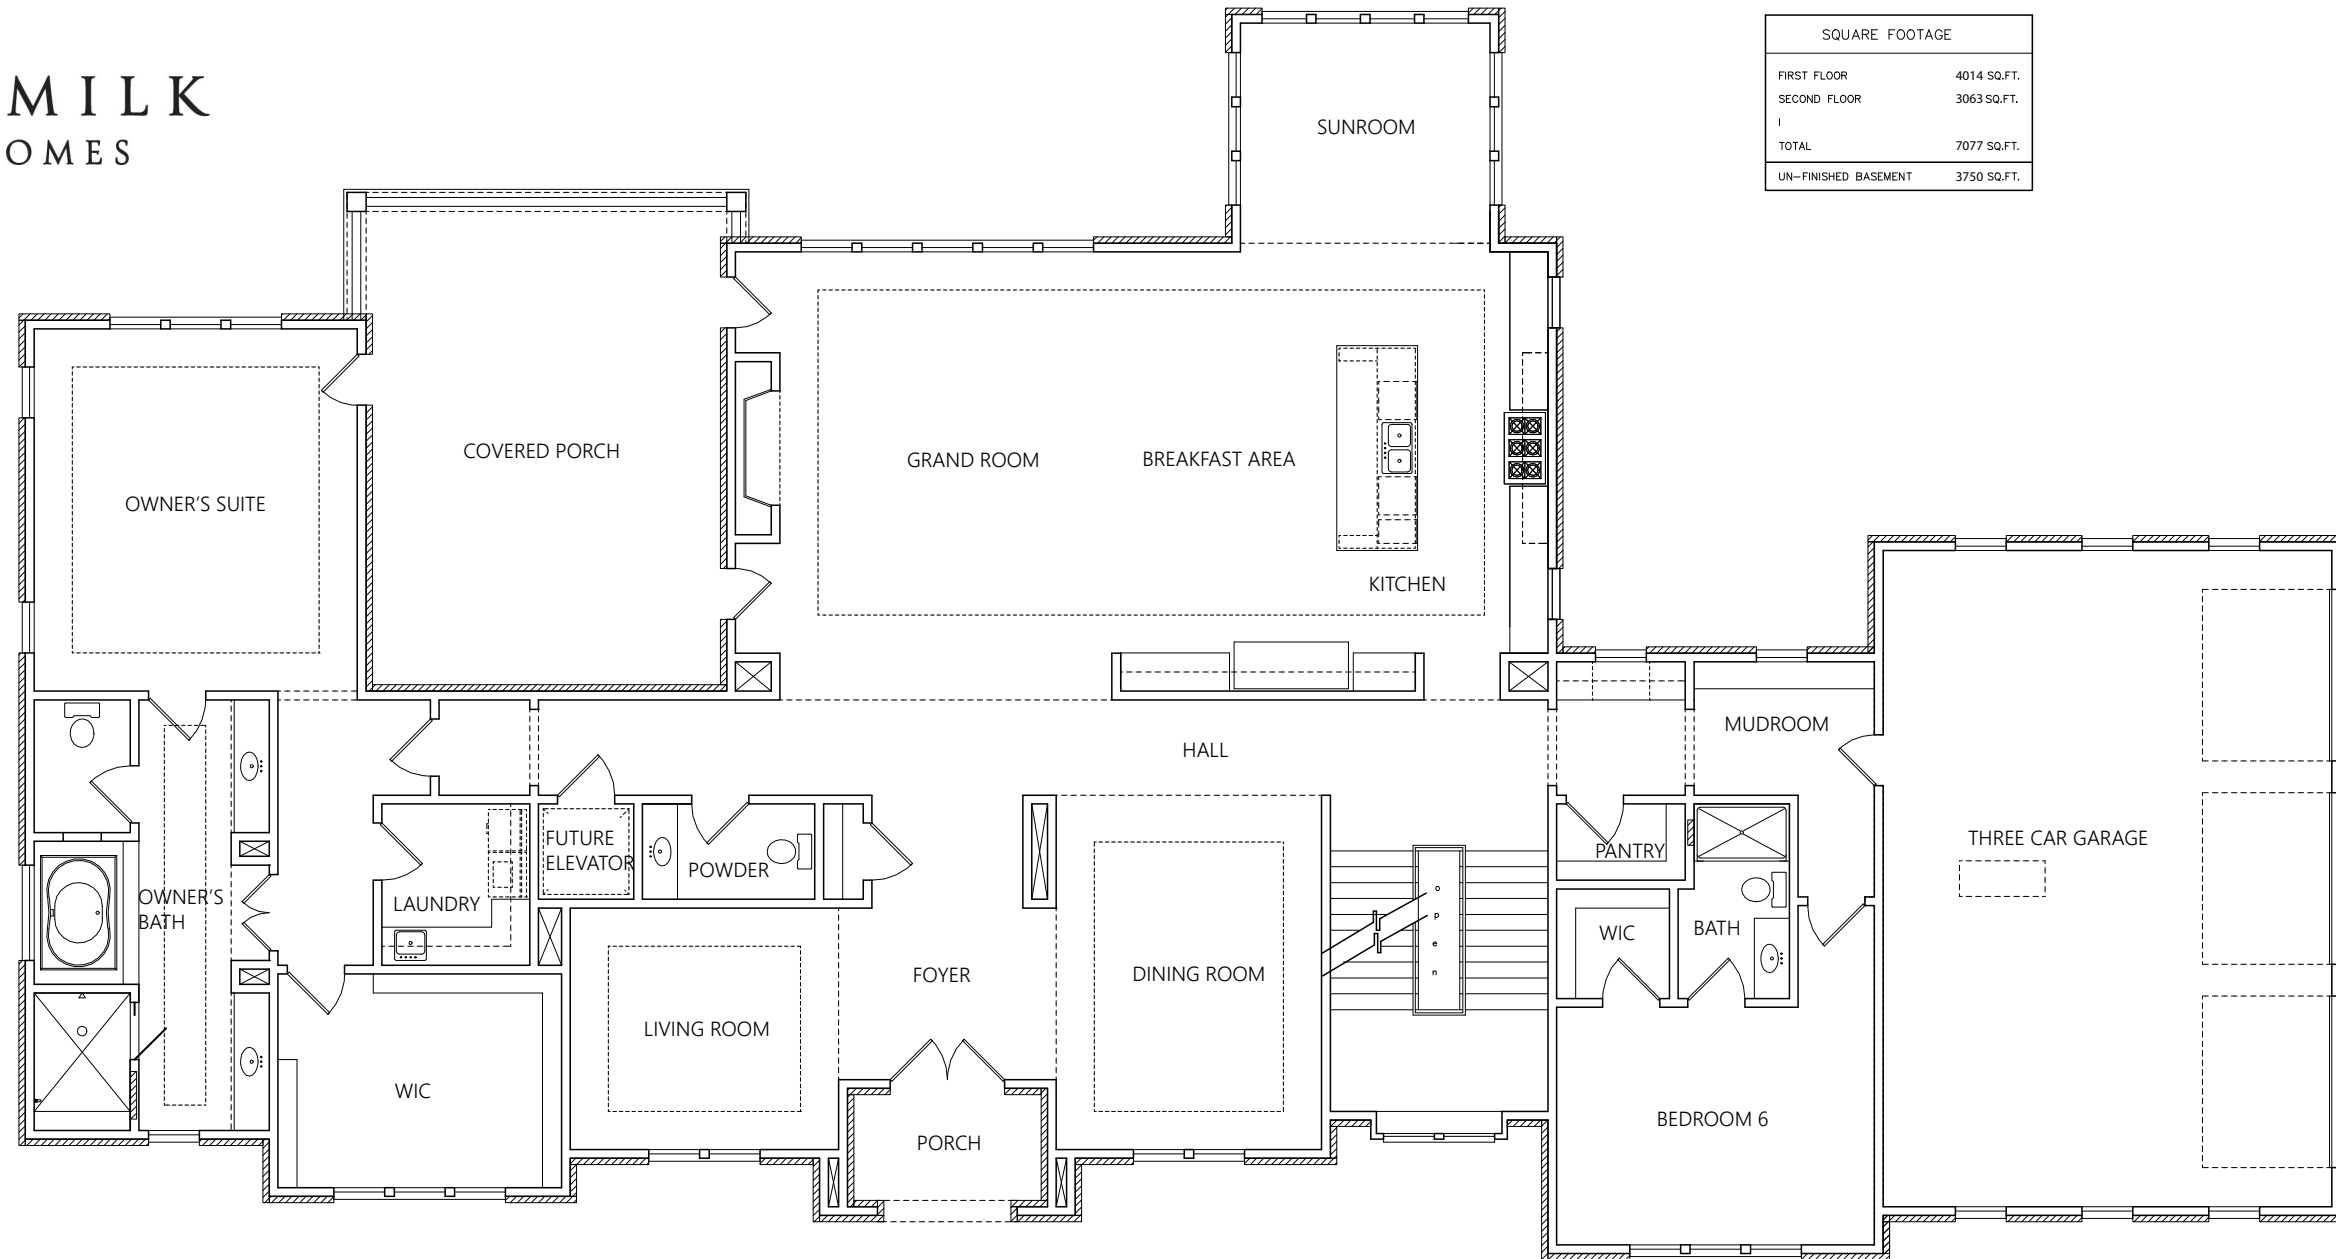

LOUDERMILK
CUSTOM HOMES

THE DUNBERRY

FIRST FLOOR PLAN   www.loudermilkhomes.com | office: 770.485.2600 | email: info@loudermilkhomes.com
1827 Powers Ferry Road, Building 6, Atlanta, GA 30339