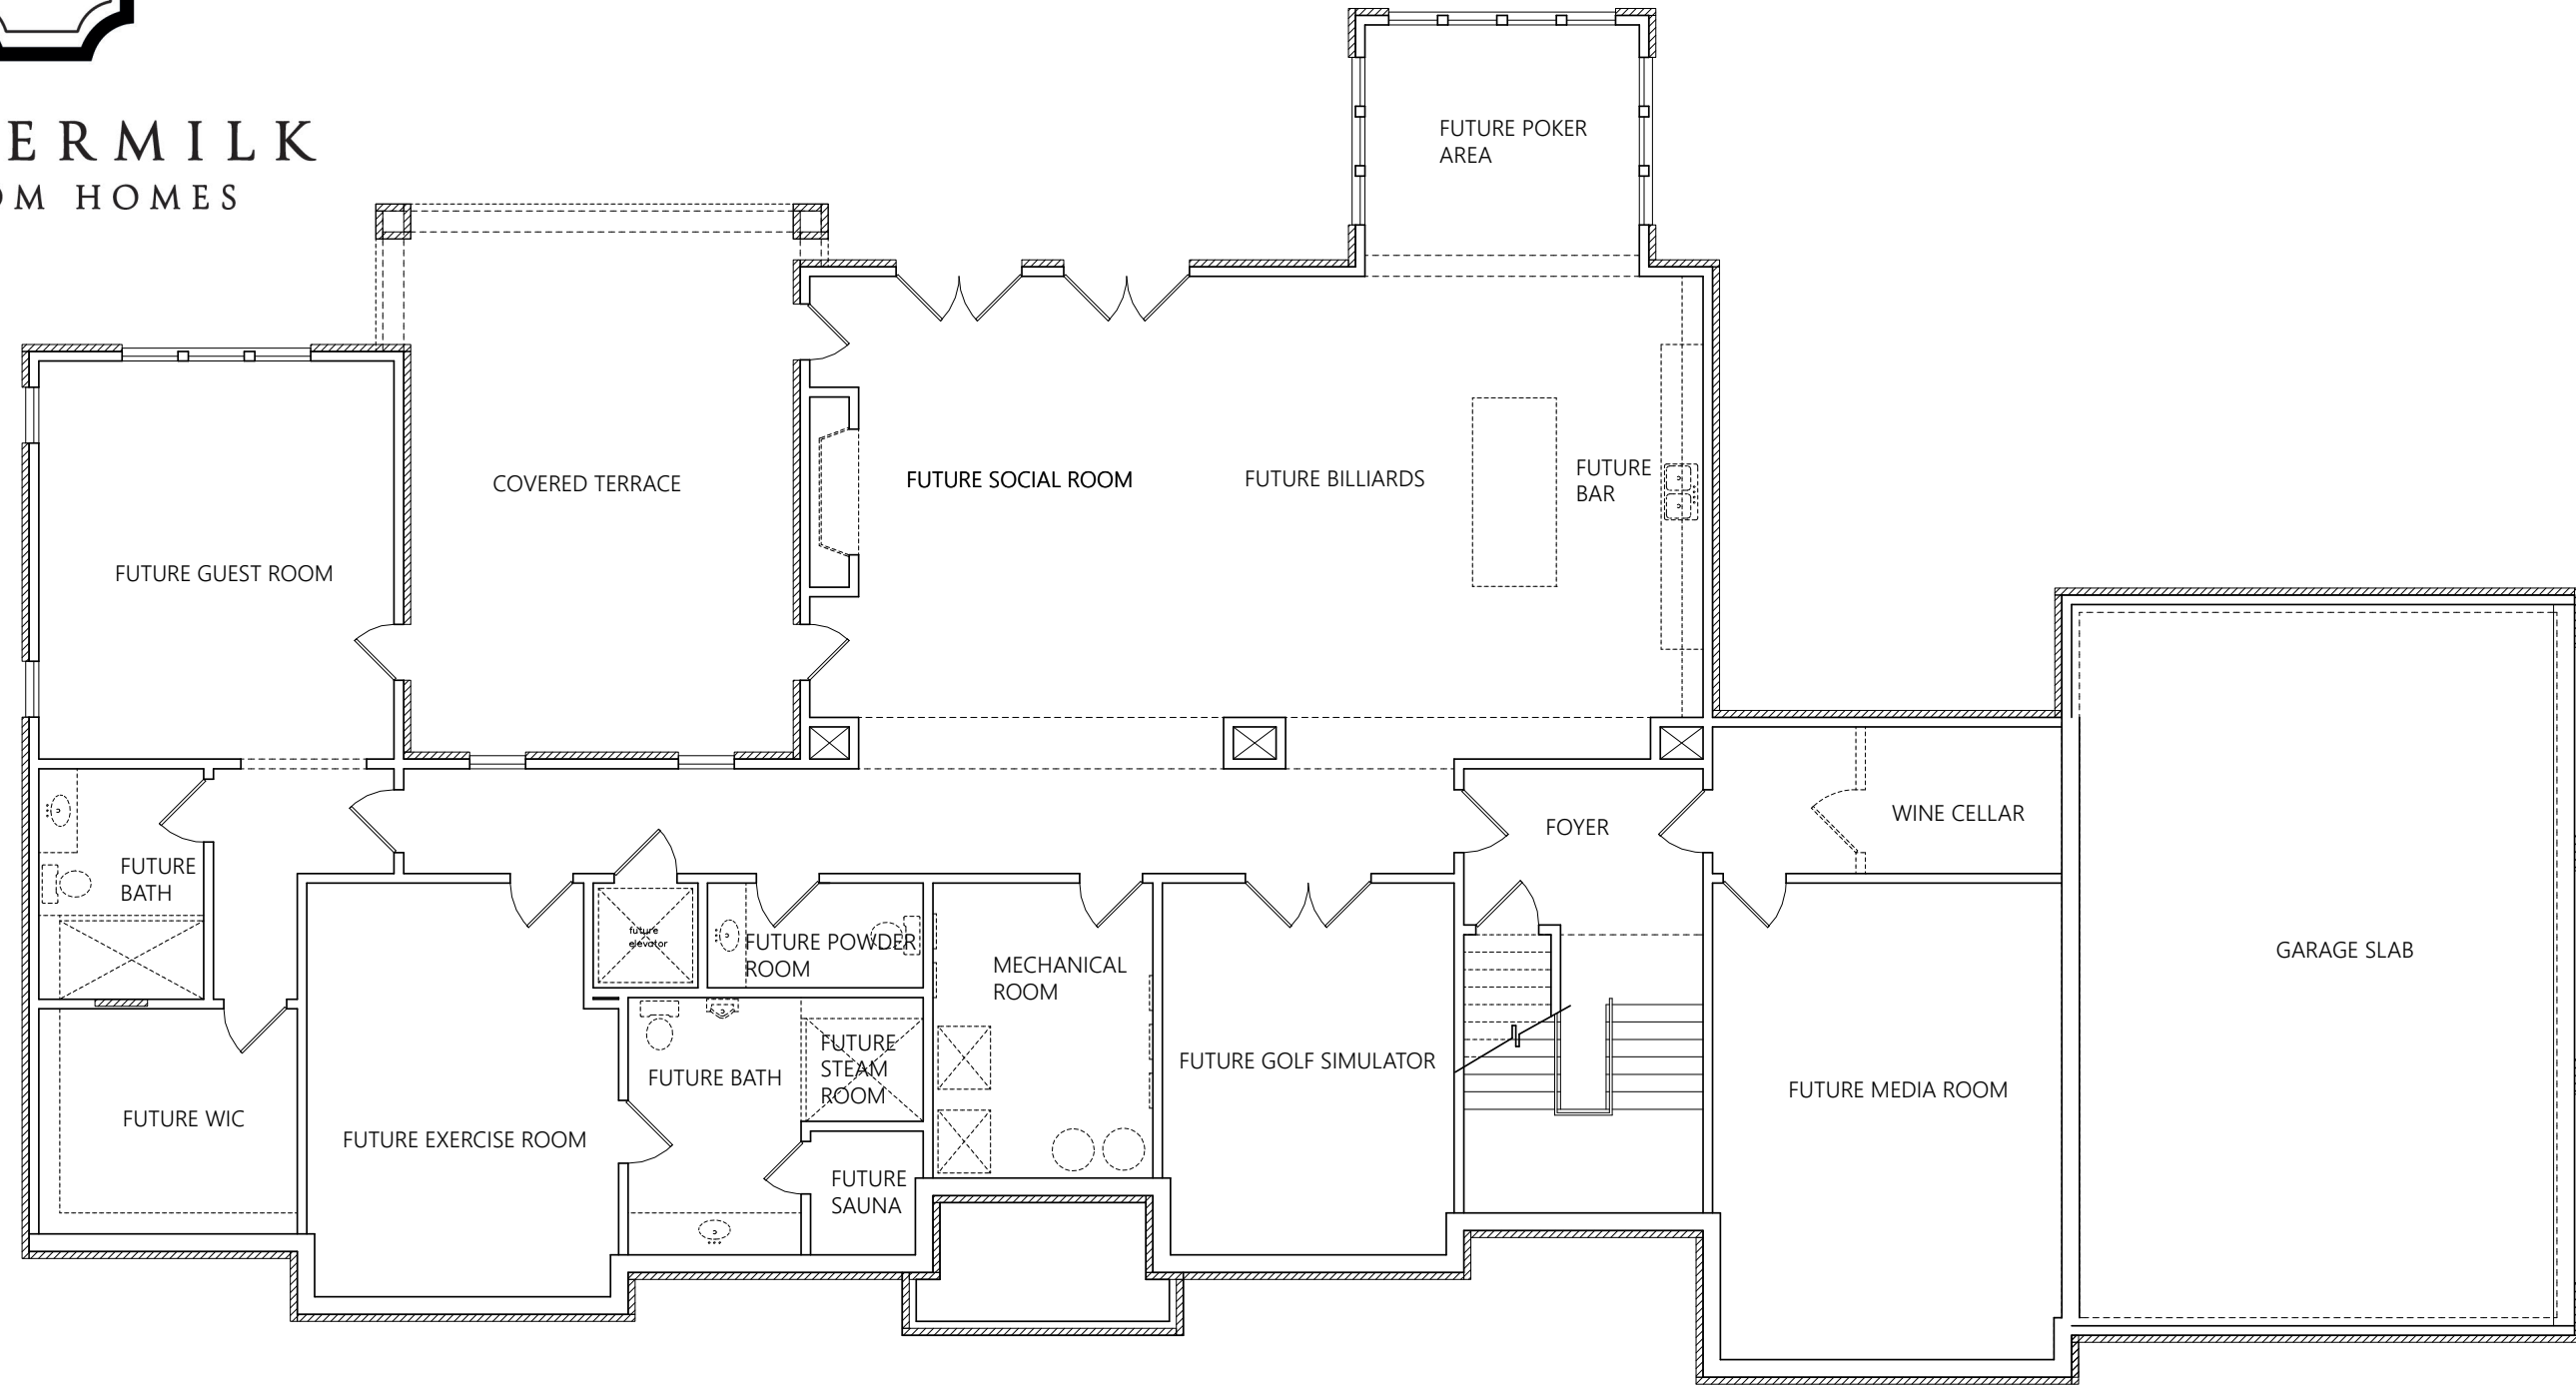

LOUDERMILK
CUSTOM HOMES

BASEMENT FLOOR
PLAN

www.loudermilkhomes.com | office: 770.485.2600 | email: info@loudermilkhomes.com
1827 Powers Ferry Road, Building 6, Atlanta, GA 30339