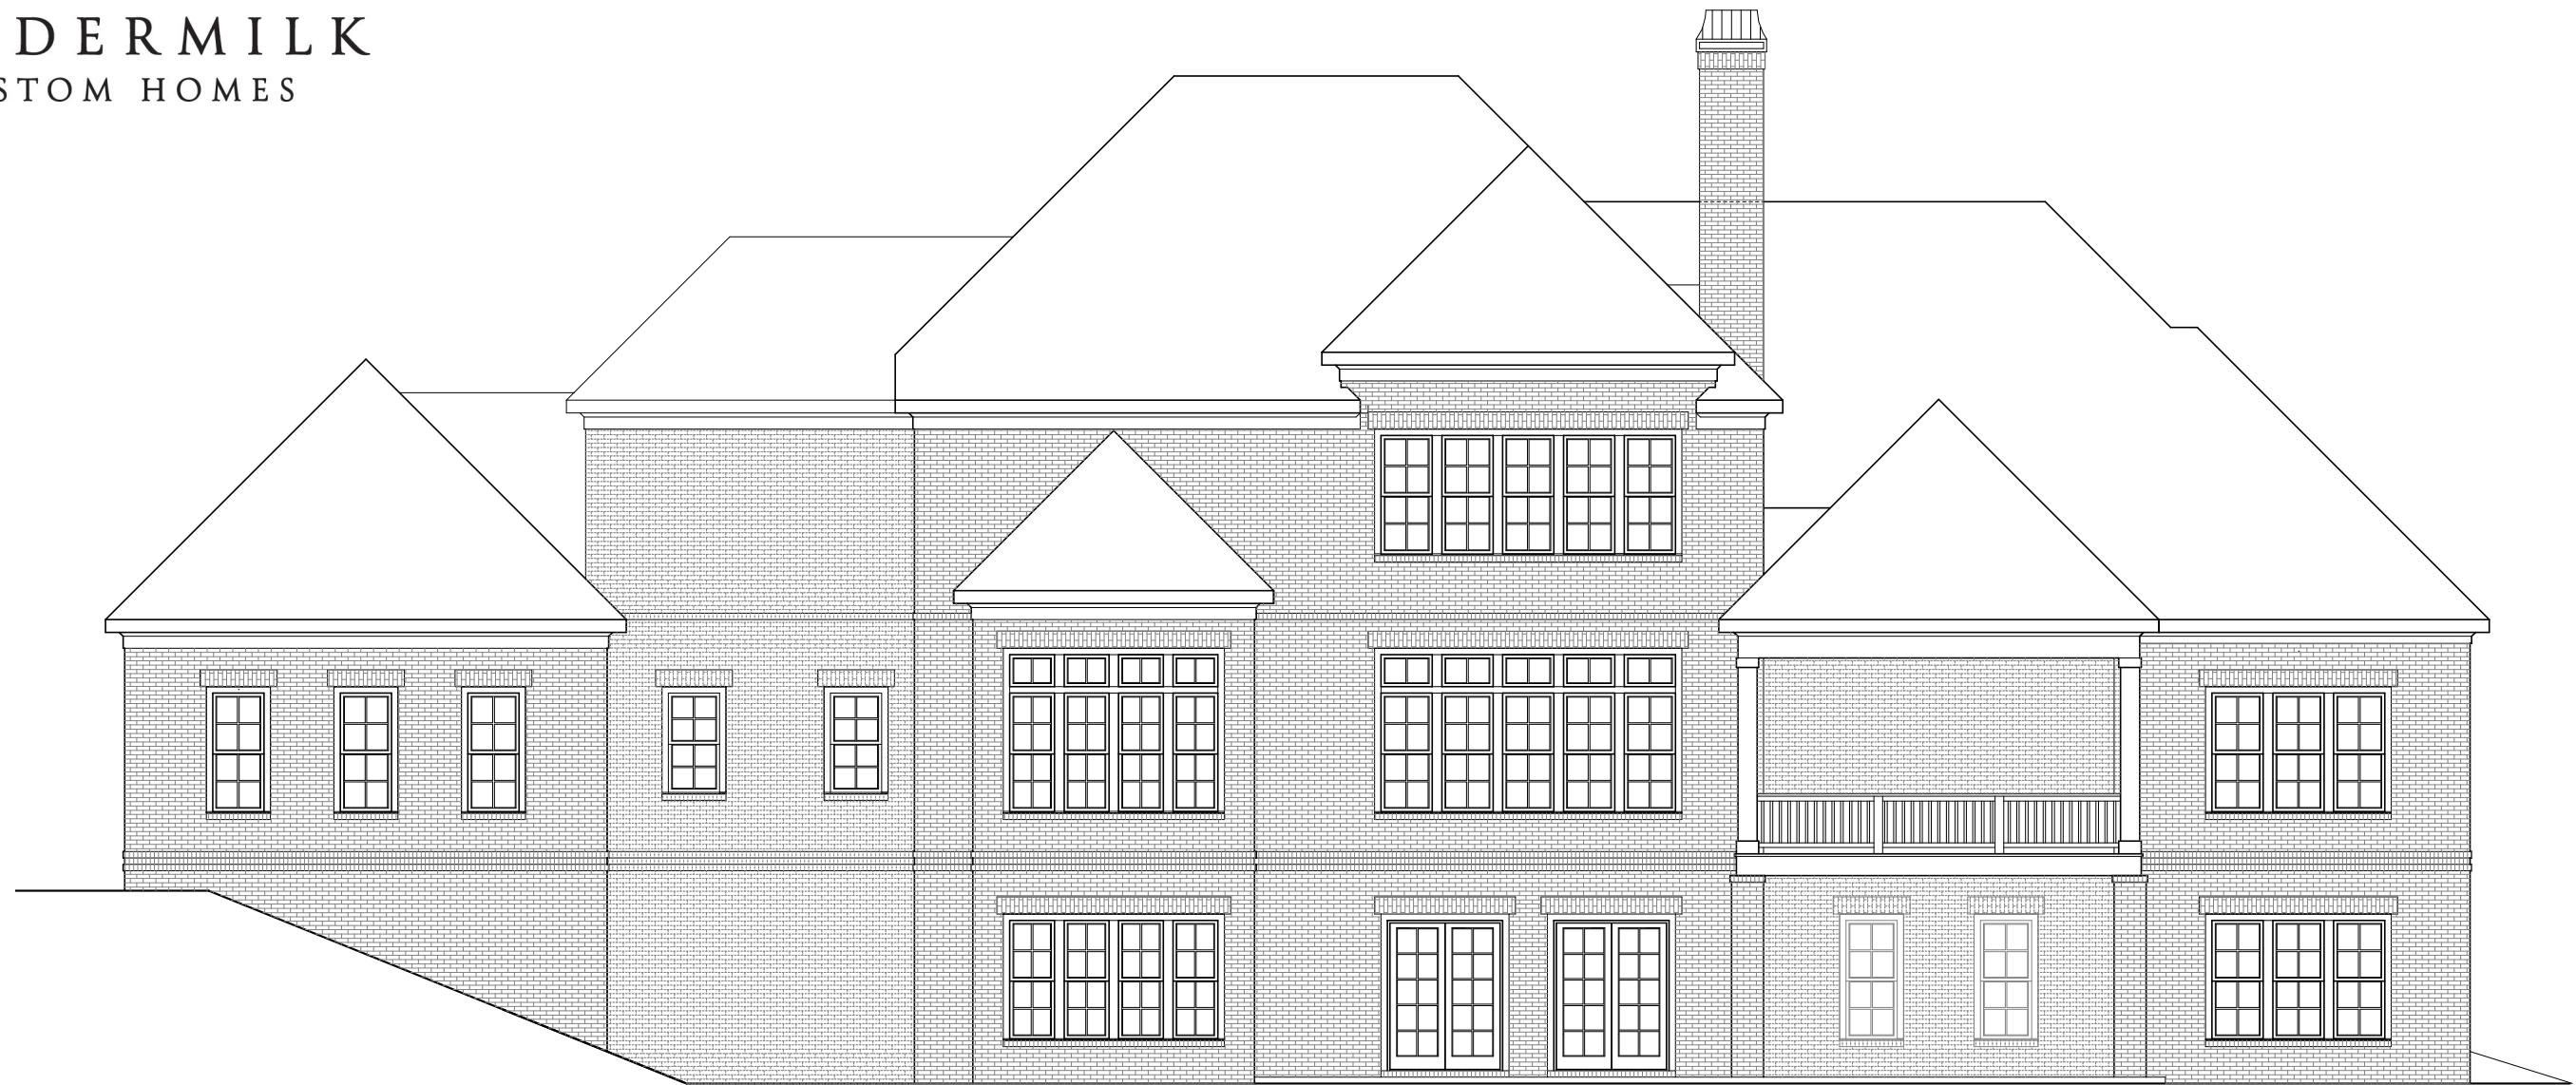

LOUDERMILK
CUSTOM HOMES

THE DUNBERRY

REAR ELEVATION

www.loudermilkhomes.com | office: 770.485.2600 | email: info@loudermilkhomes.com

1827 Powers Ferry Road, Building 6, Atlanta, GA 30339