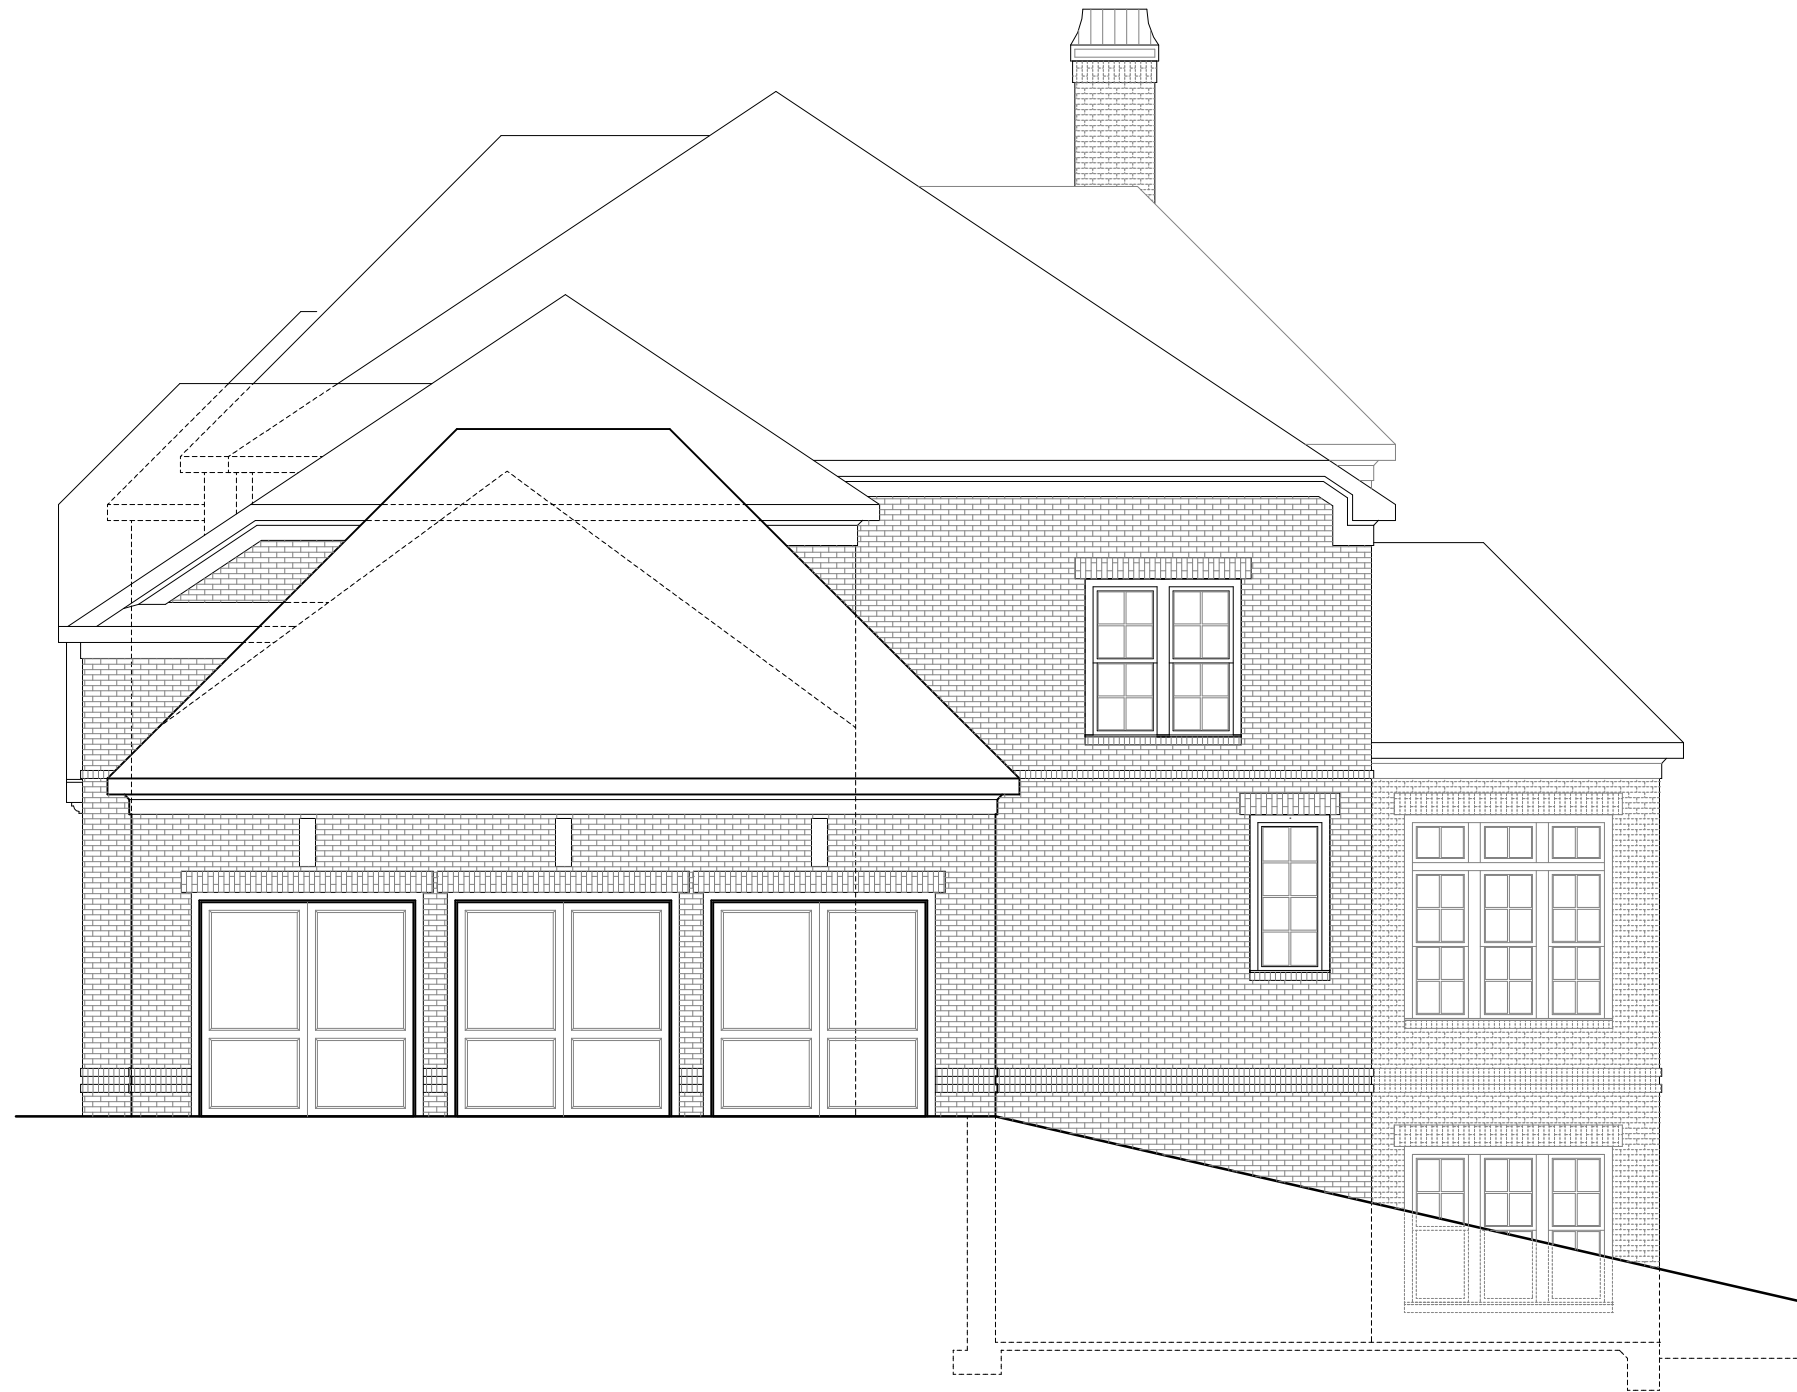

LOUDERMILK
CUSTOM HOMES

THE DUNBERRY

RIGHT ELEVATION

www.loudermilkhomes.com | office: 770.485.2600 | email: info@loudermilkhomes.com
1827 Powers Ferry Road, Building 6, Atlanta, GA 30339