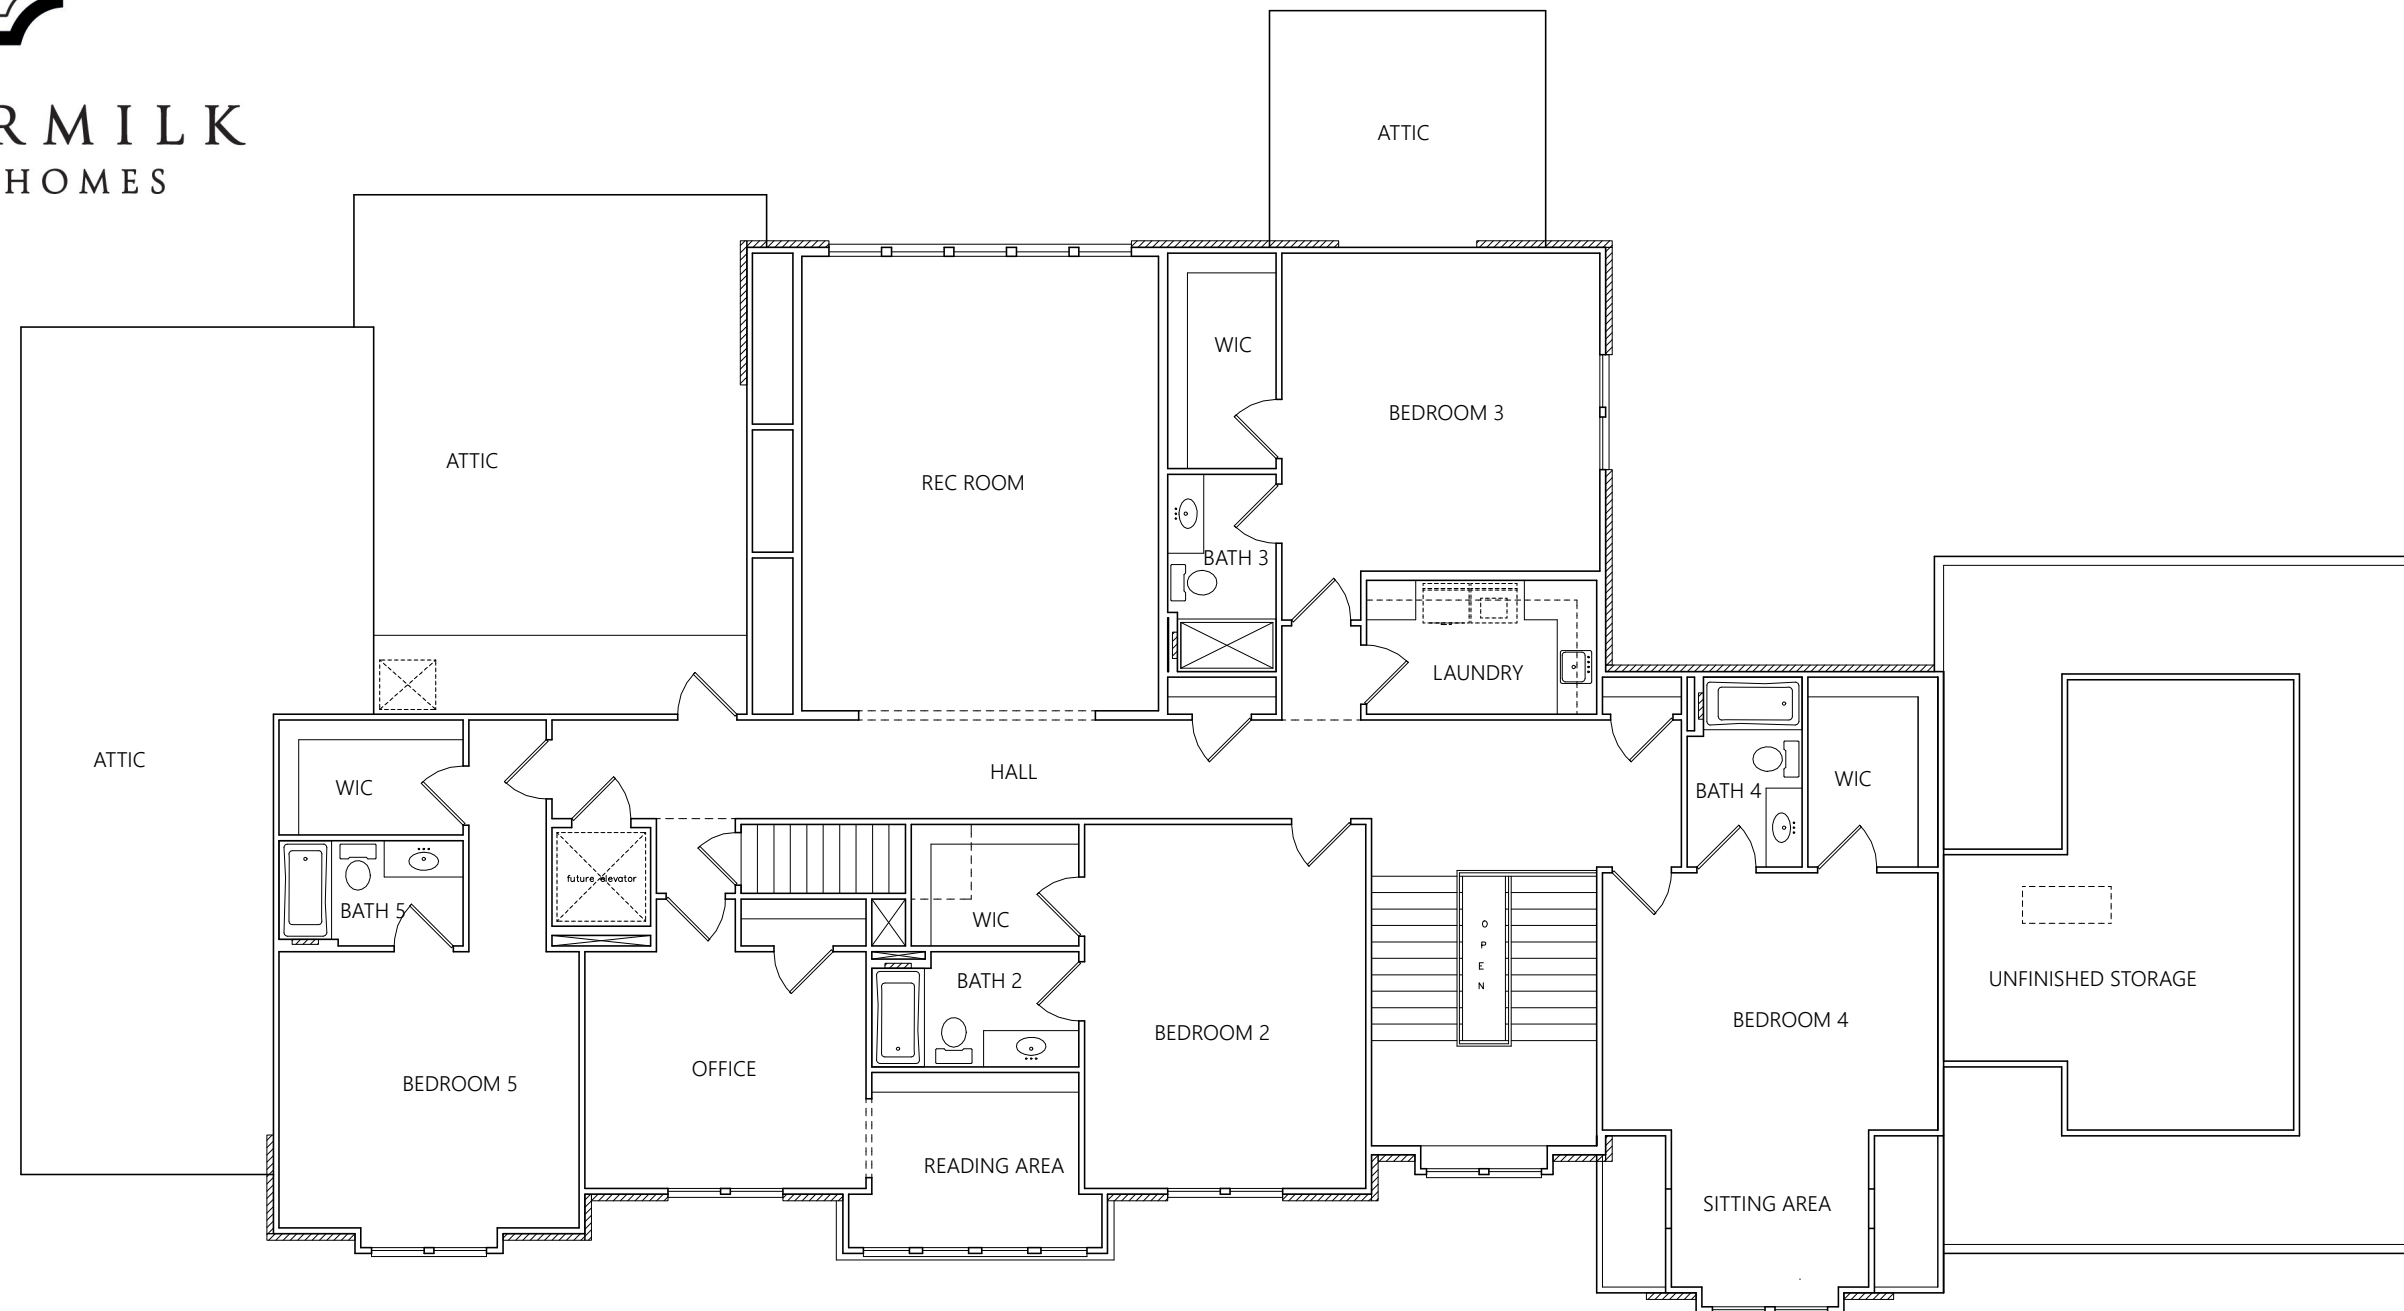

LOUDERMILK
CUSTOM HOMES

THE DUNBERRY

SECOND FLOOR PLAN www.loudermilkhomes.com | office: 770.485.2600 | email: info@loudermilkhomes.com
1827 Powers Ferry Road, Building 6, Atlanta, GA 30339