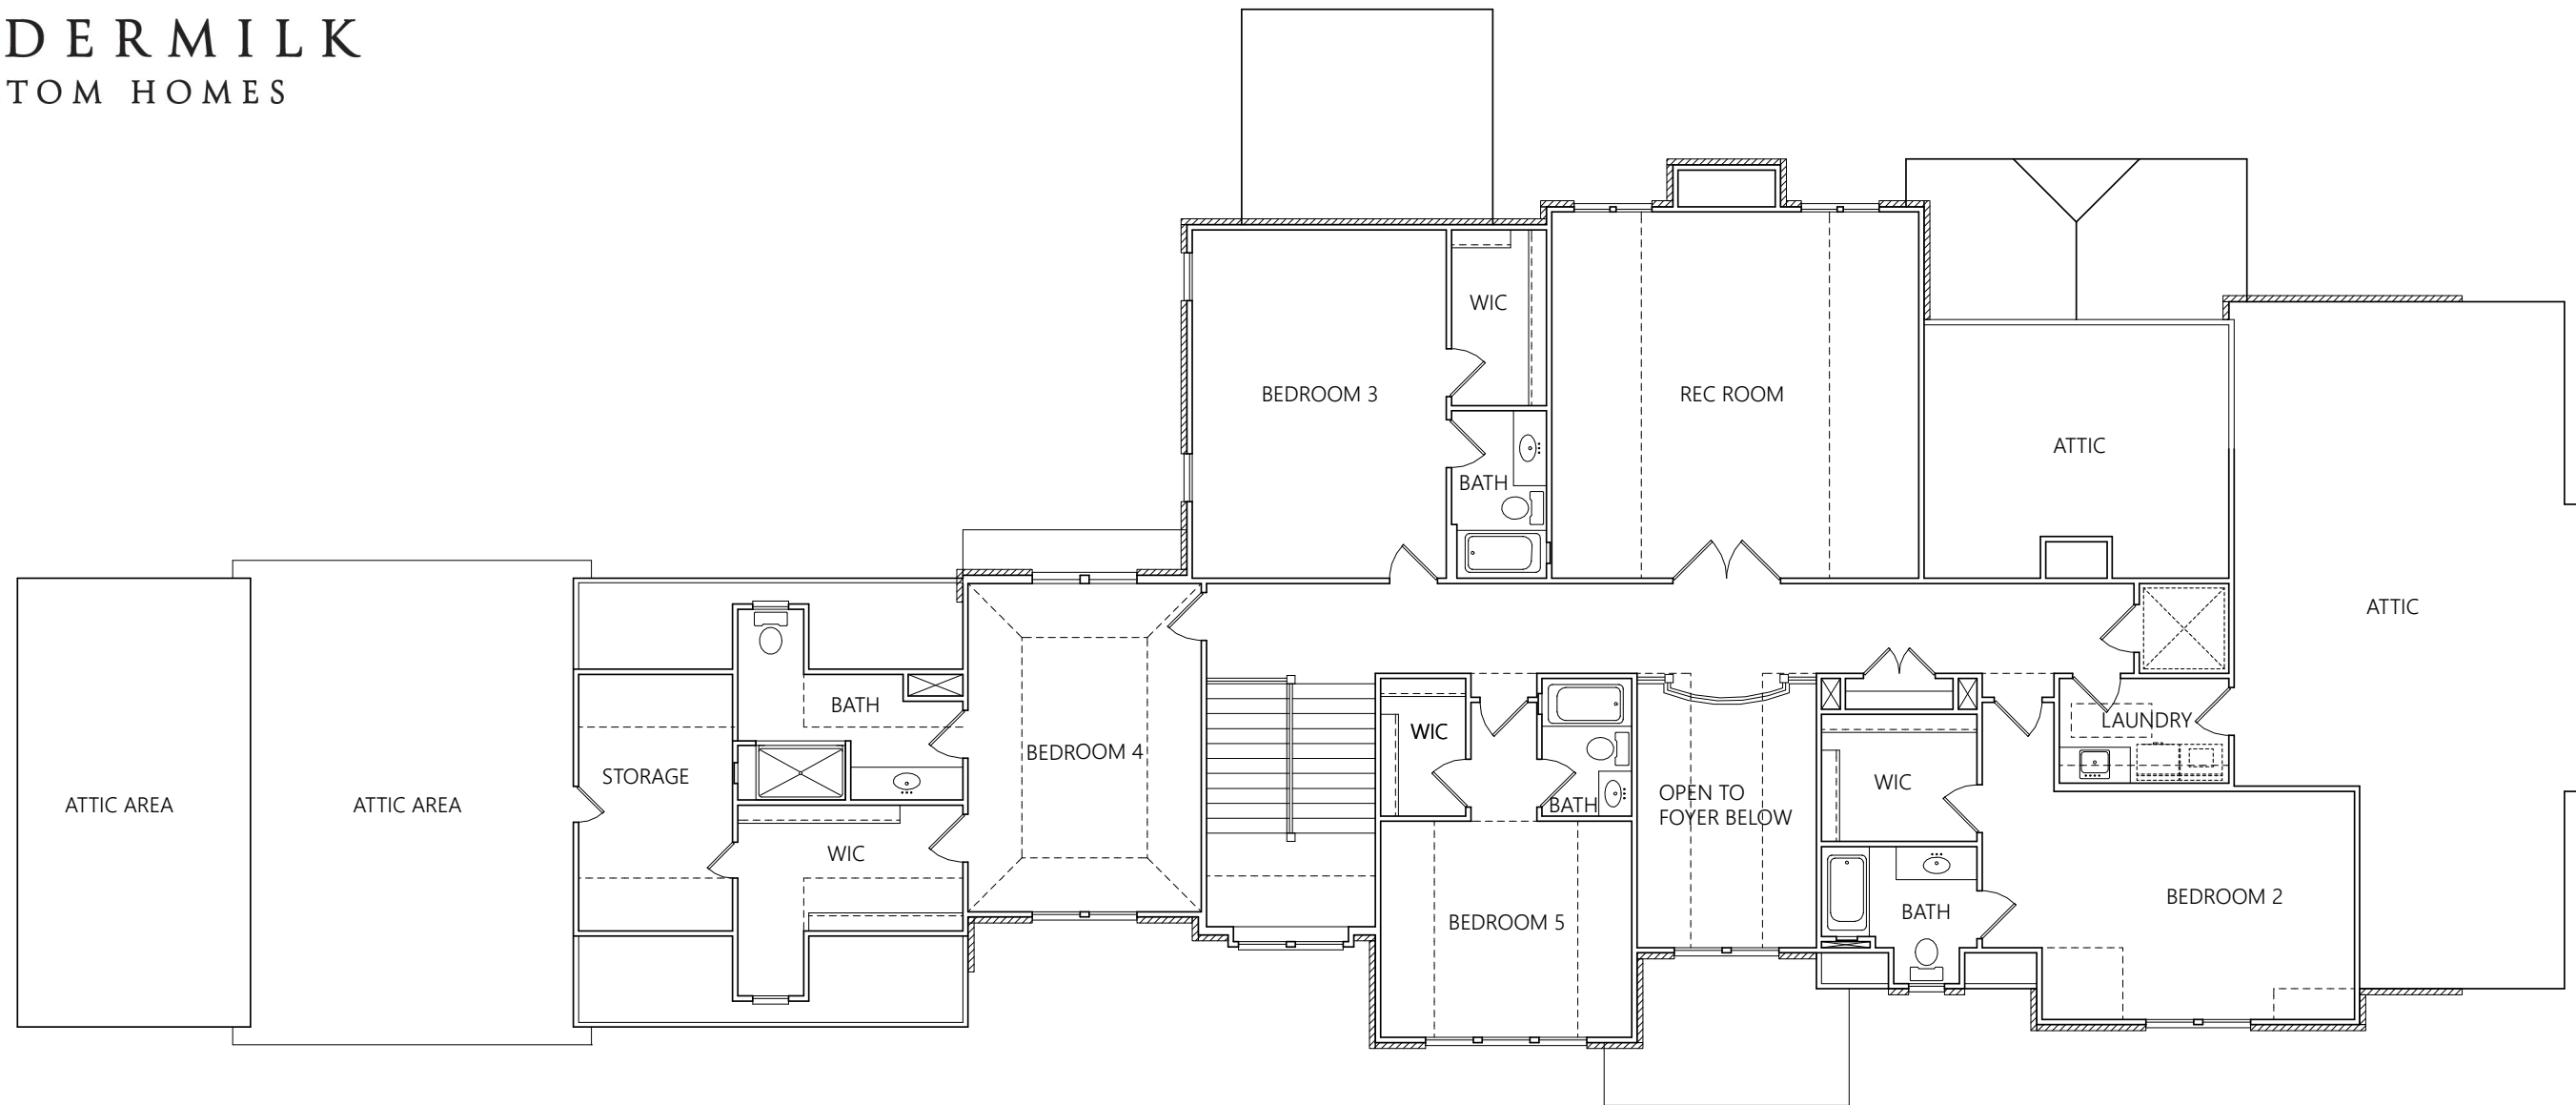

THE CHATHAM

LOUDERMILK
CUSTOM HOMES

SECOND FLOOR PLAN www.loudermilkhomes.com | office: 770.485.2600 | email: info@loudermilkhomes.com
1827 Powers Ferry Road, Building 6, Atlanta, GA 30339