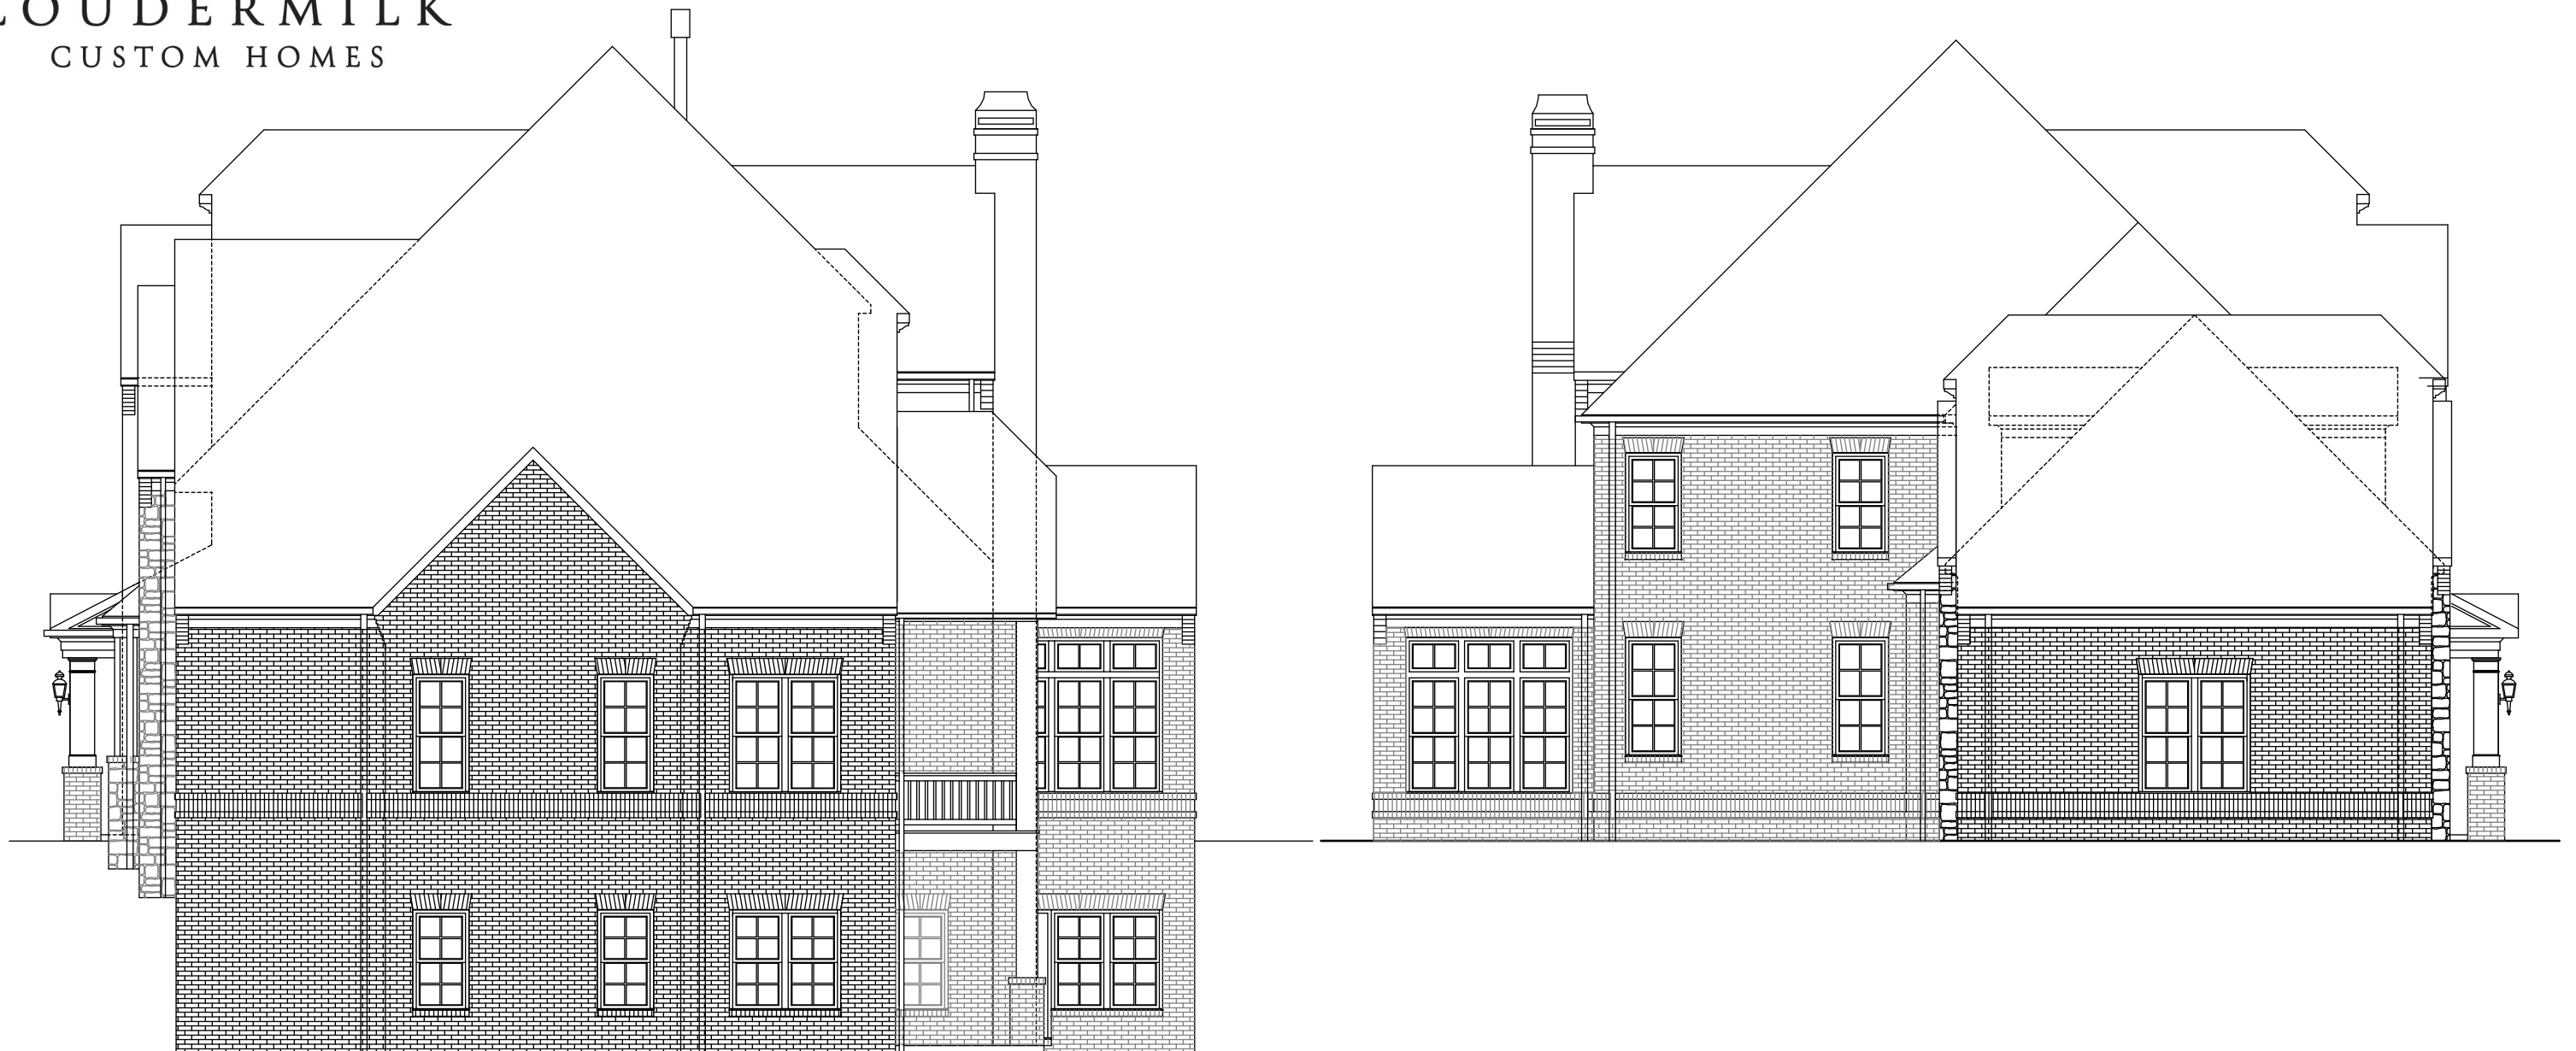

THE CHATHAM

LOUDERMILK
CUSTOM HOMES

RIGHT + LEFT
ELEVATION

www.loudermilkhomes.com | office: 770.485.2600 | email: info@loudermilkhomes.com
1827 Powers Ferry Road, Building 6, Atlanta, GA 30339