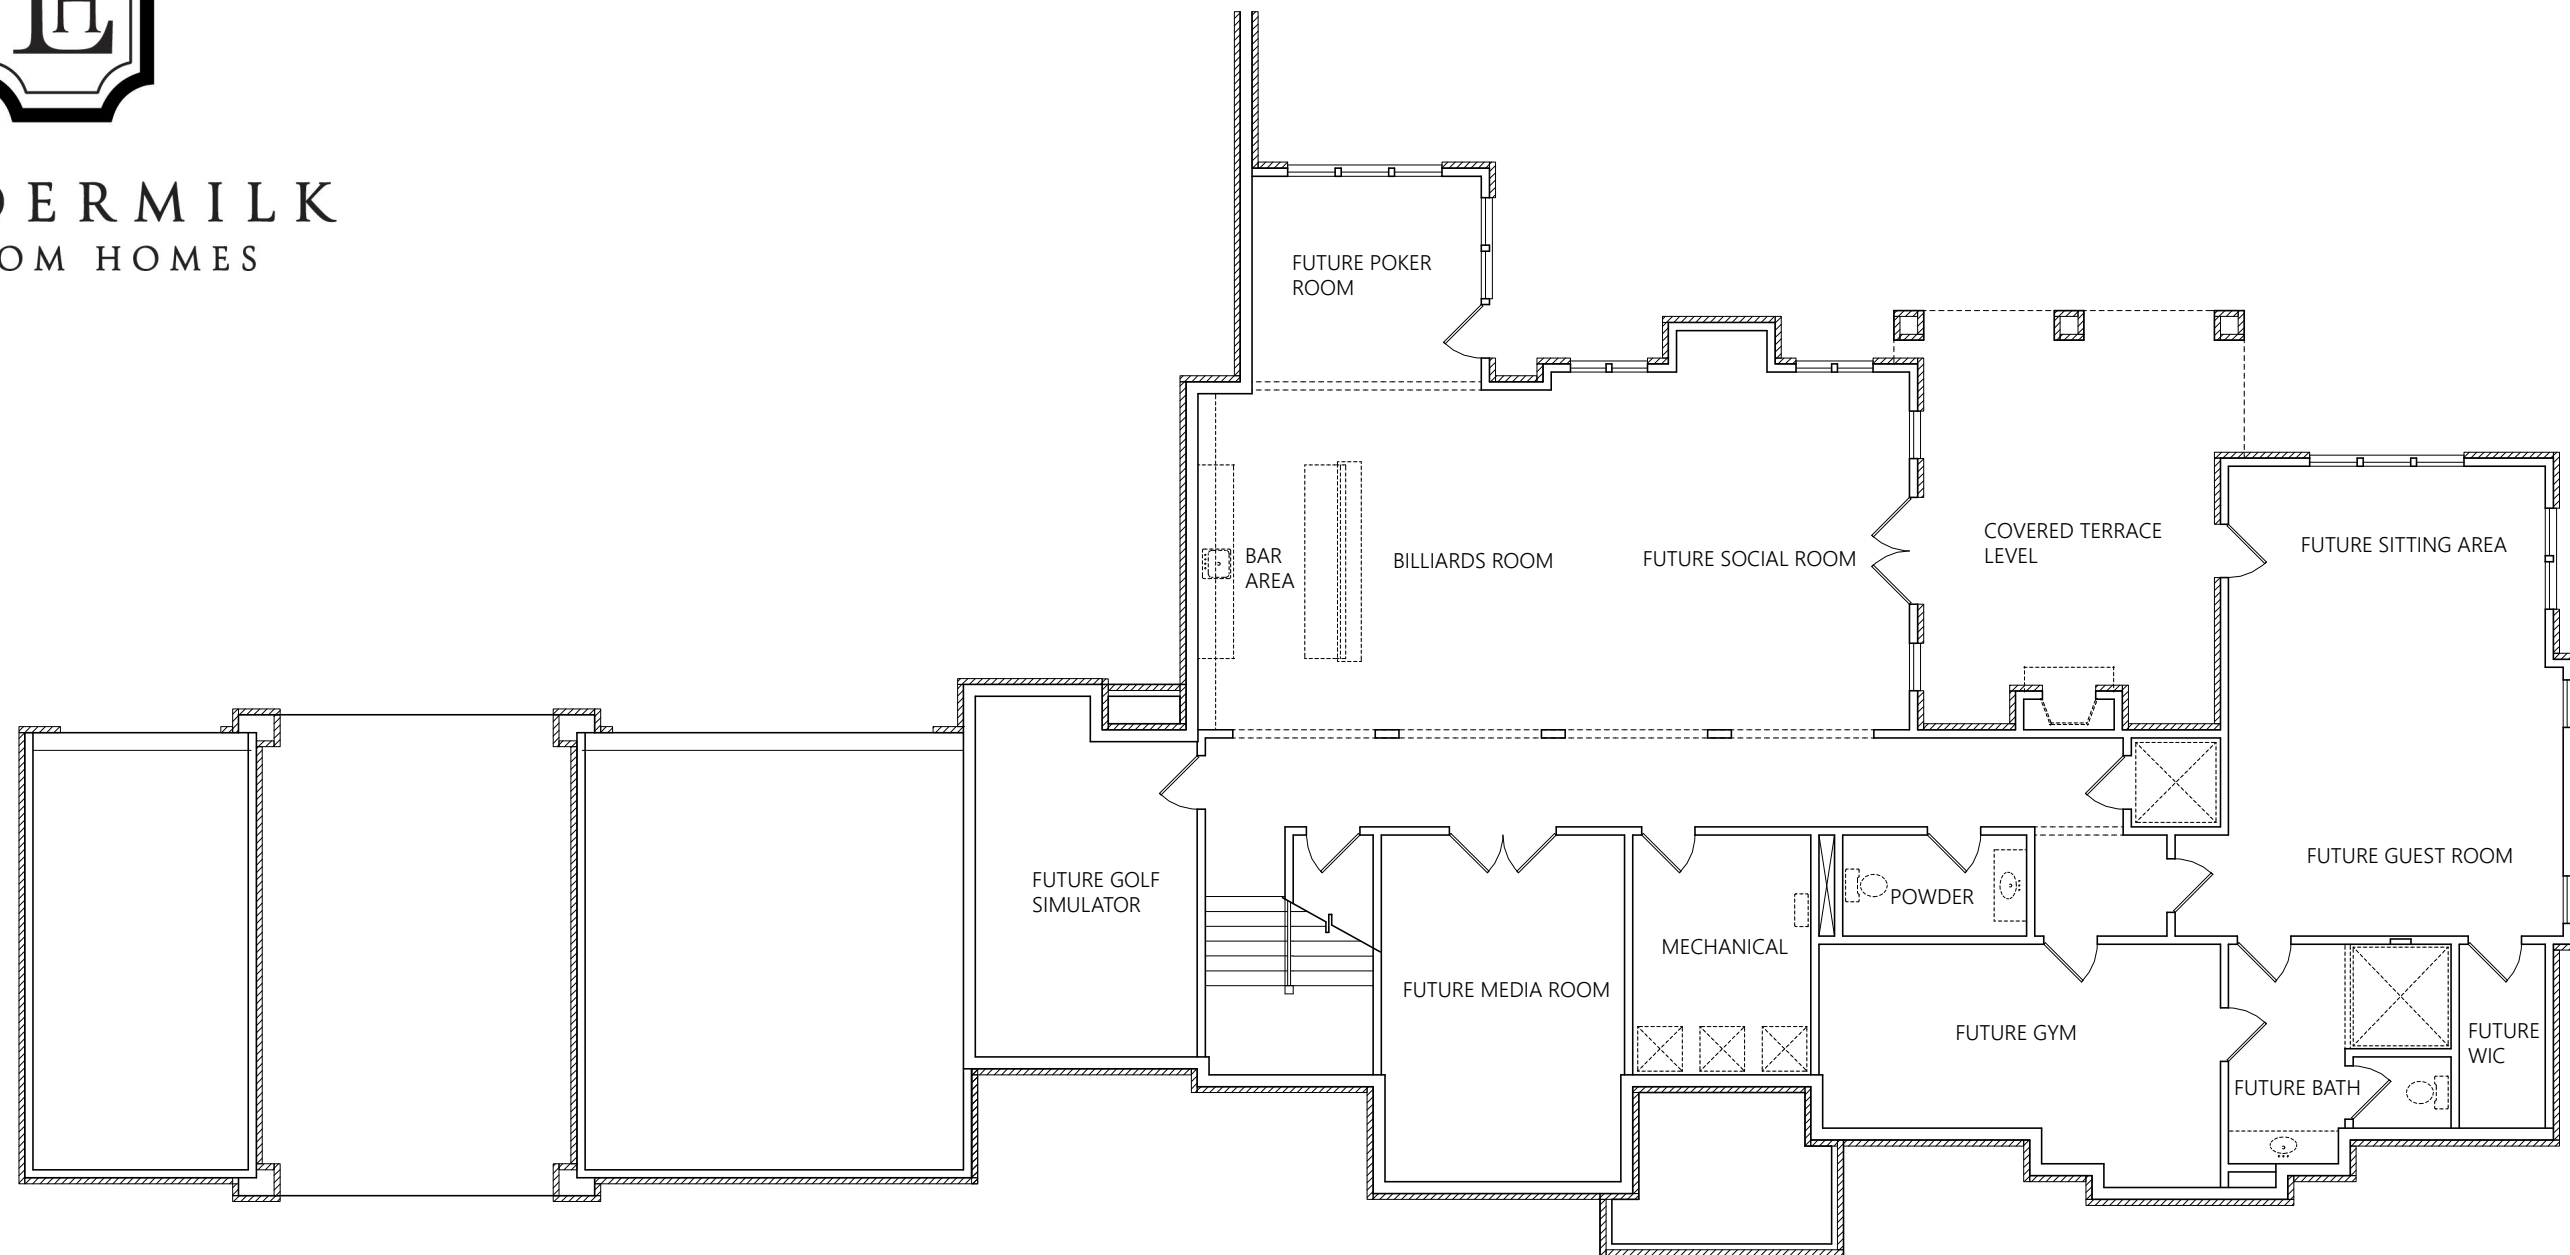

LOUDERMILK
CUSTOM HOMES

THE CHATHAM

BASEMENT FLOOR
PLAN

www.loudermilkhomes.com | office: 770.485.2600 | email: info@loudermilkhomes.com
1827 Powers Ferry Road, Building 6, Atlanta, GA 30339