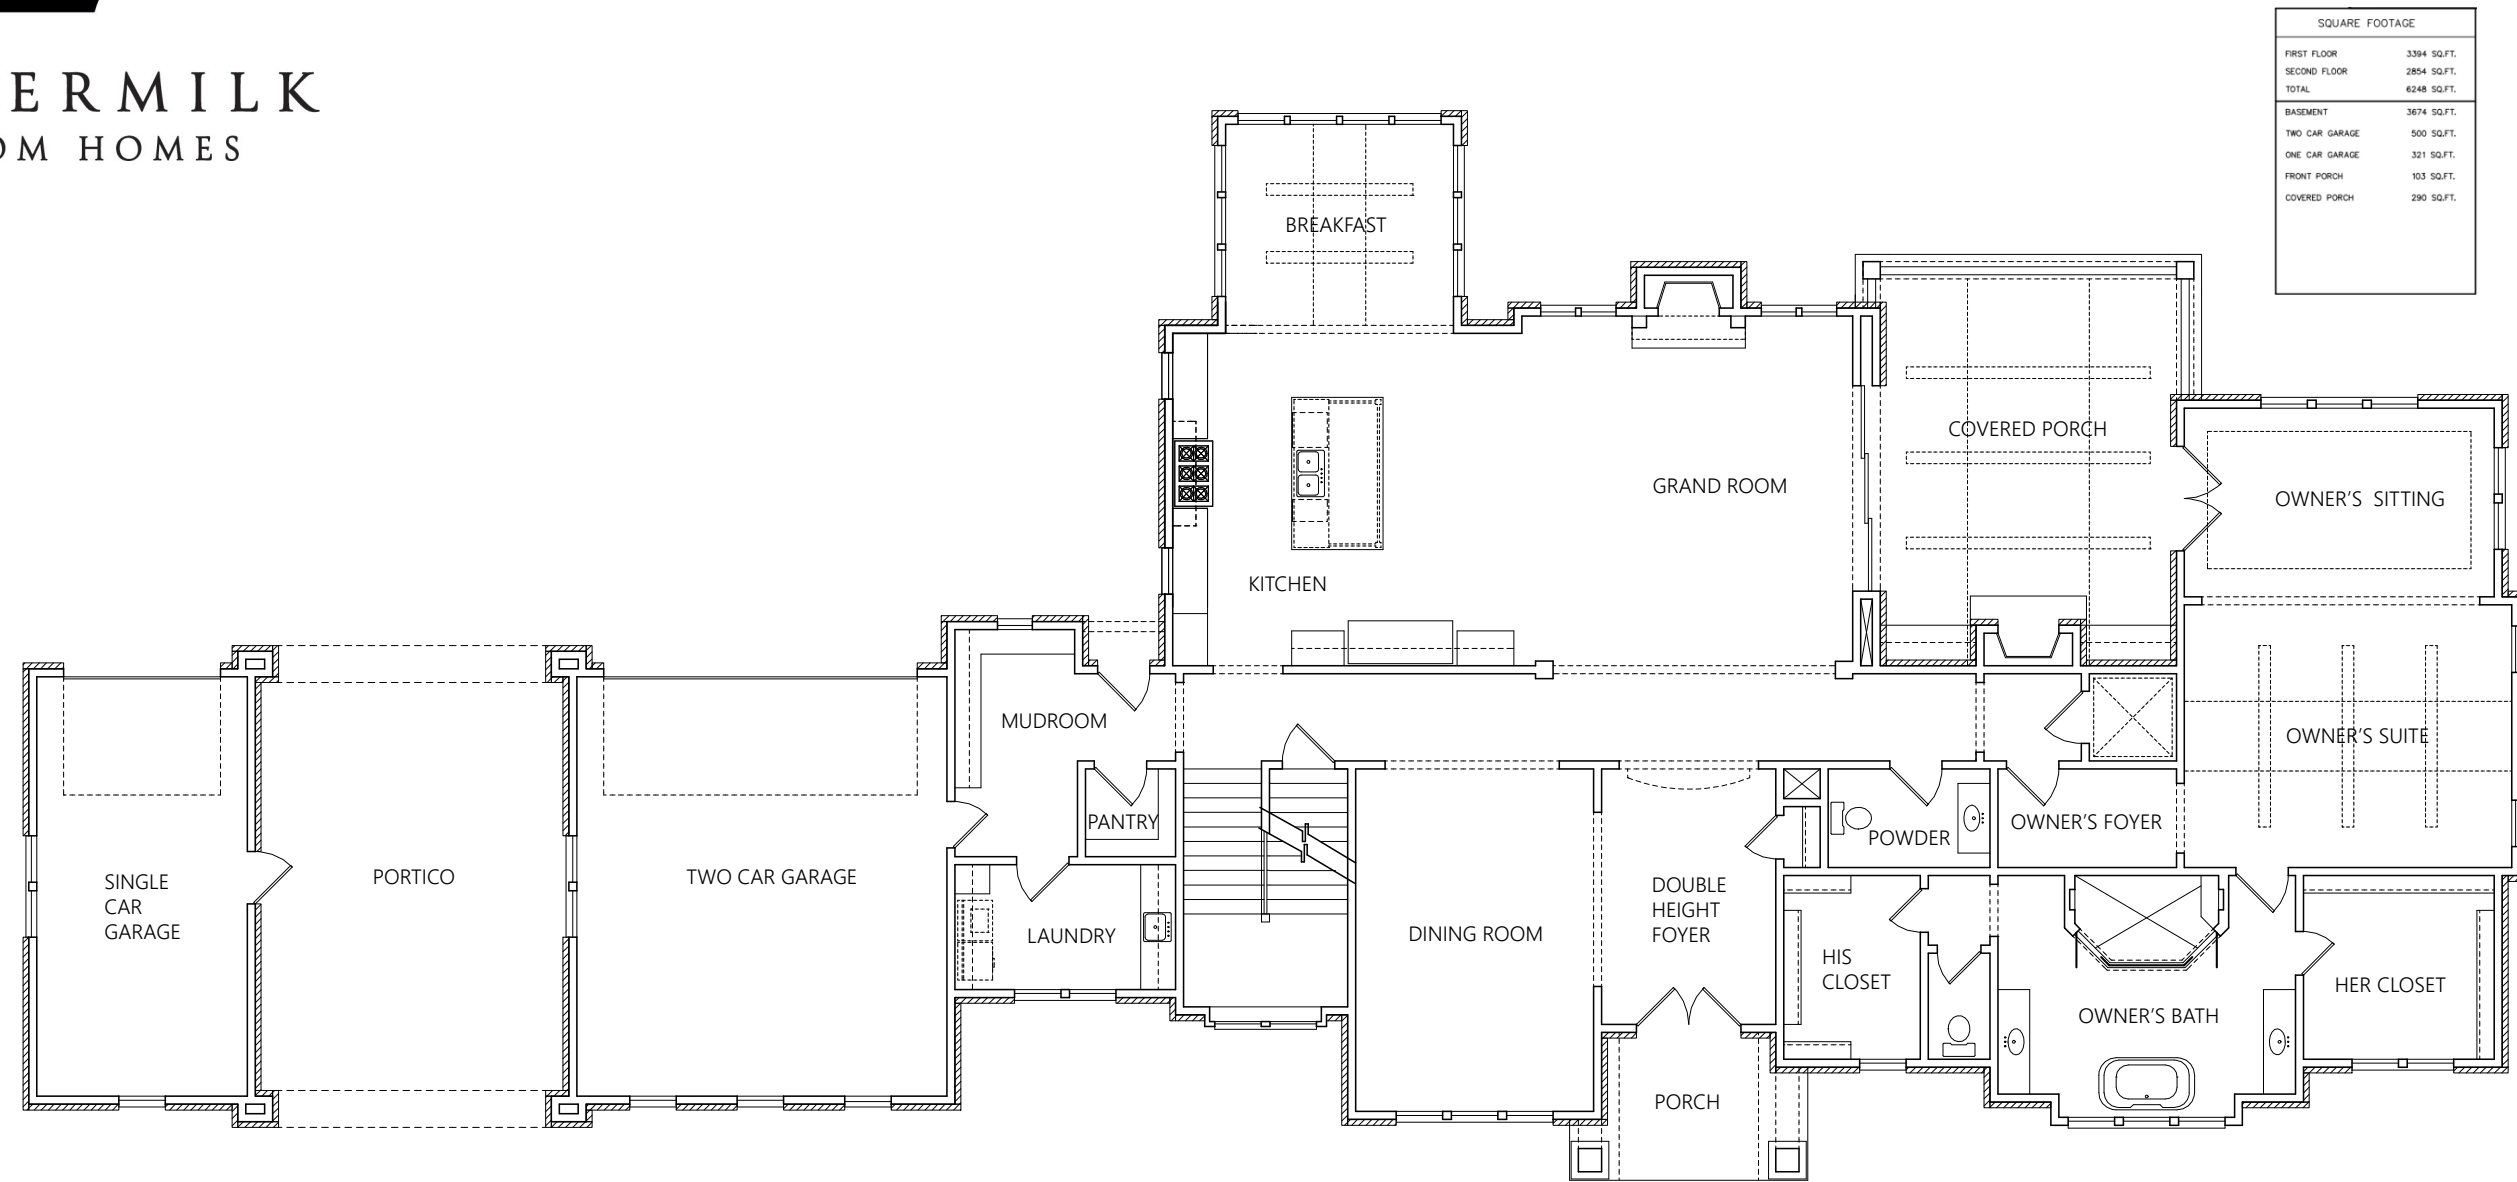

LOUDERMILK
CUSTOM HOMES

THE CHATHAM

FIRST FLOOR PLAN   www.loudermilkhomes.com | office: 770.485.2600 | email: info@loudermilkhomes.com
1827 Powers Ferry Road, Building 6, Atlanta, GA 30339