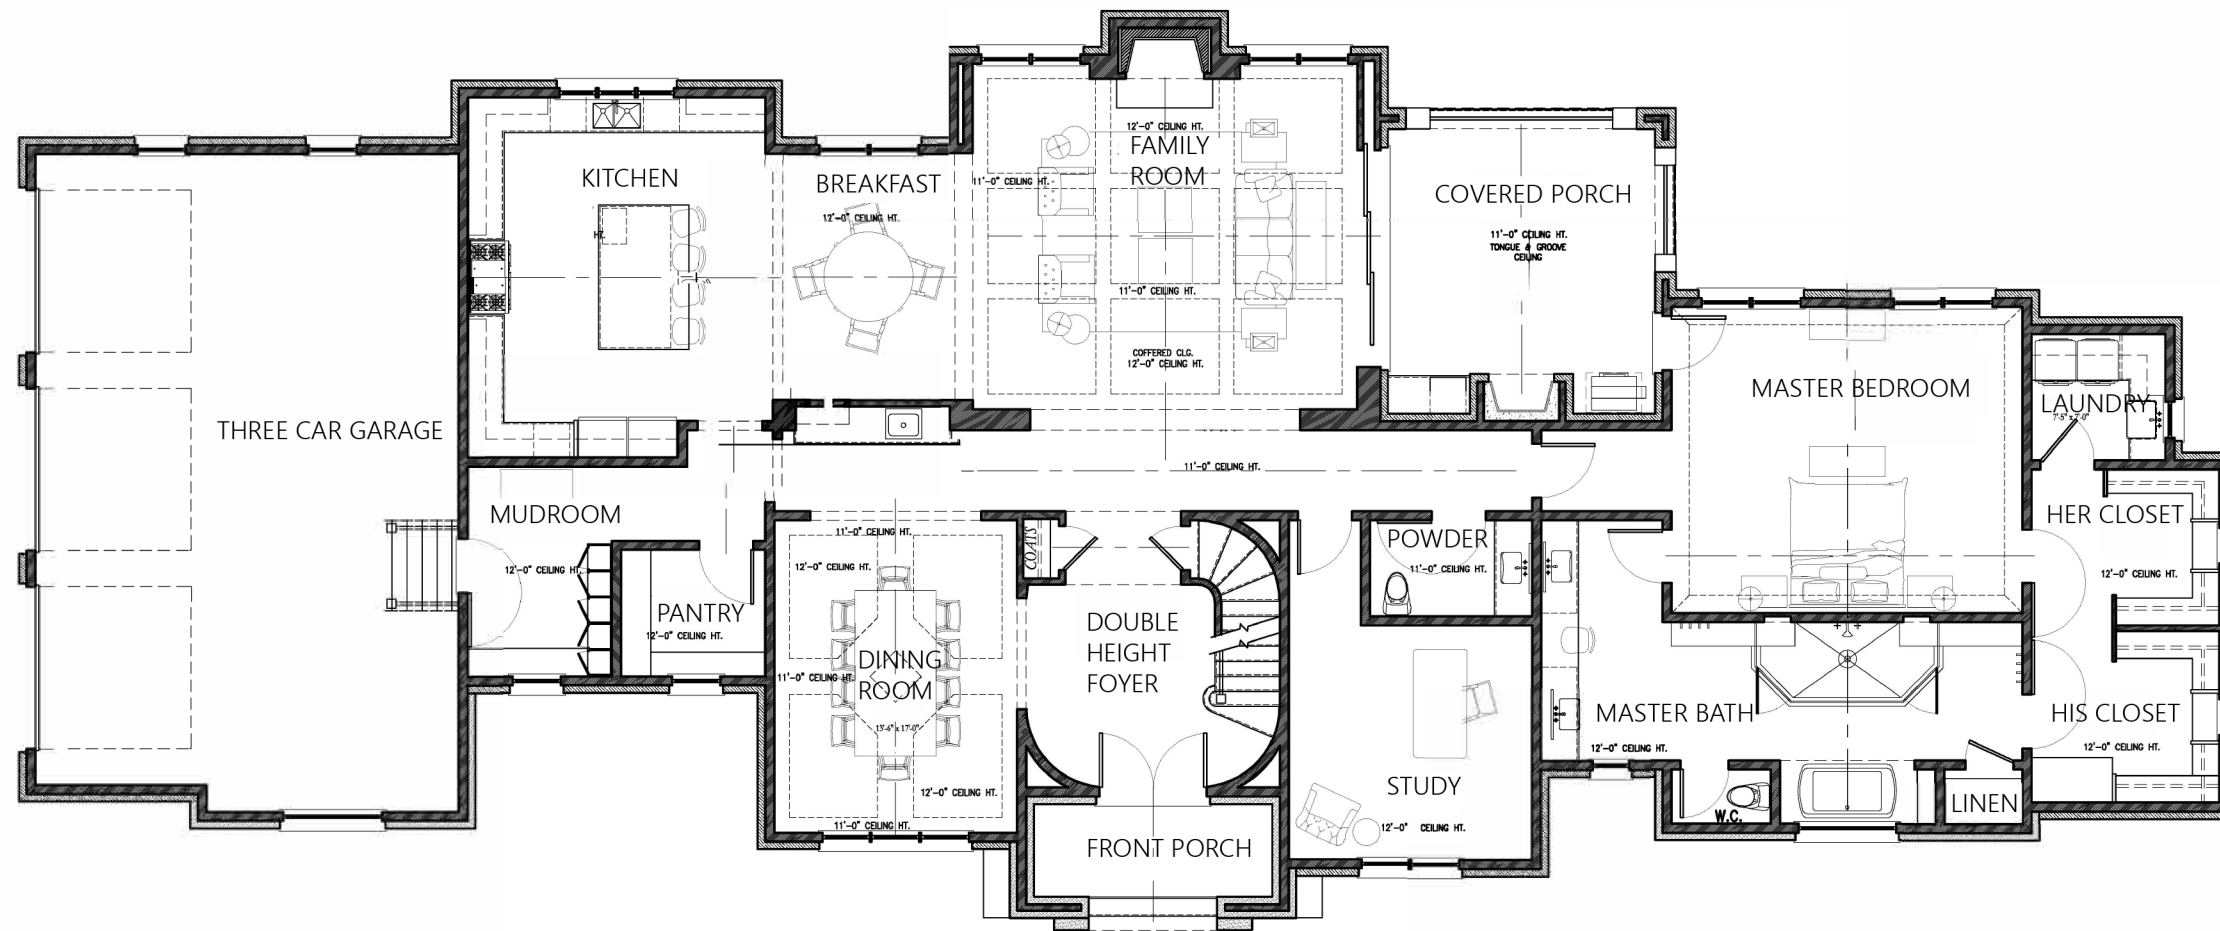

LOUDERMILK
CUSTOM HOMES

THE BELFORD

FIRST FLOOR PLAN   www.loudermilkhomes.com | office: 770.485.2600 | email: info@loudermilkhomes.com
1827 Powers Ferry Road, Building 6, Atlanta, GA 30339