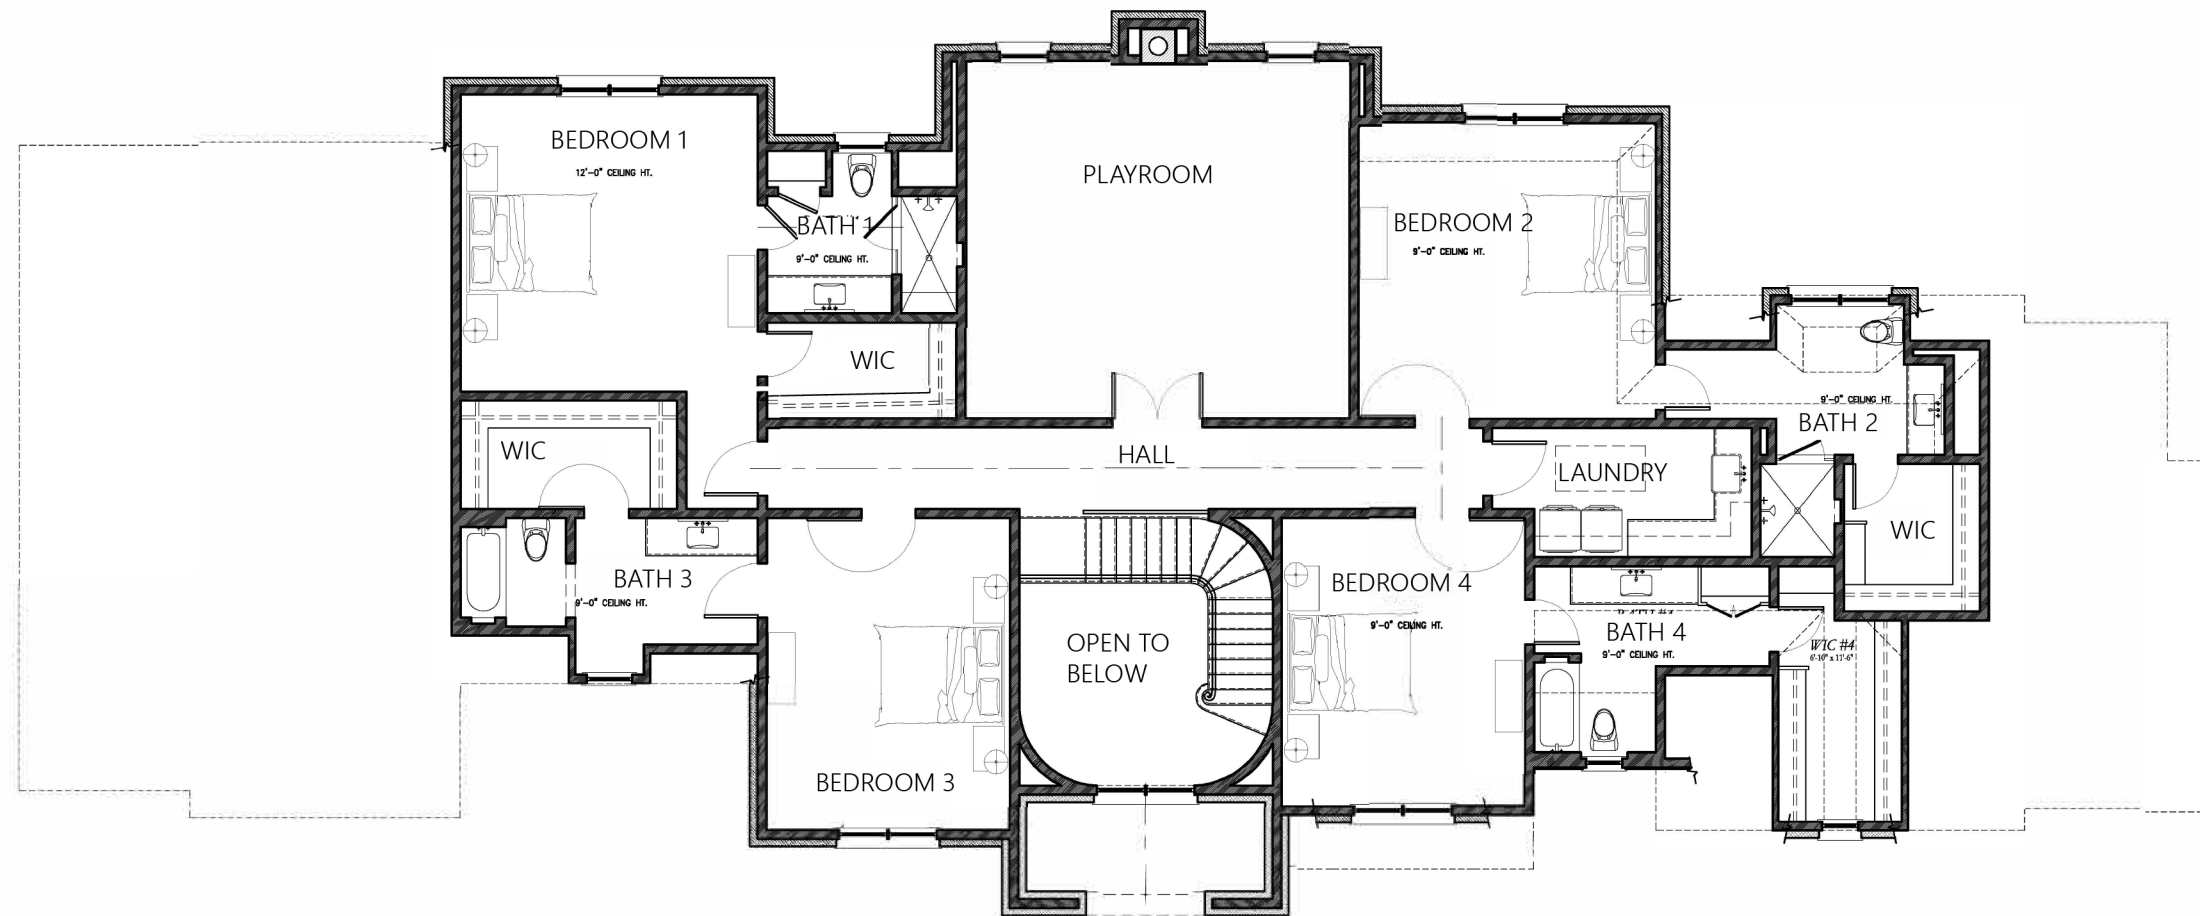

LOUDERMILK
CUSTOM HOMES

THE BELFORD

SECOND FLOOR PLAN www.loudermilkhomes.com | office: 770.485.2600 | email: info@loudermilkhomes.com
1827 Powers Ferry Road, Building 6, Atlanta, GA 30339