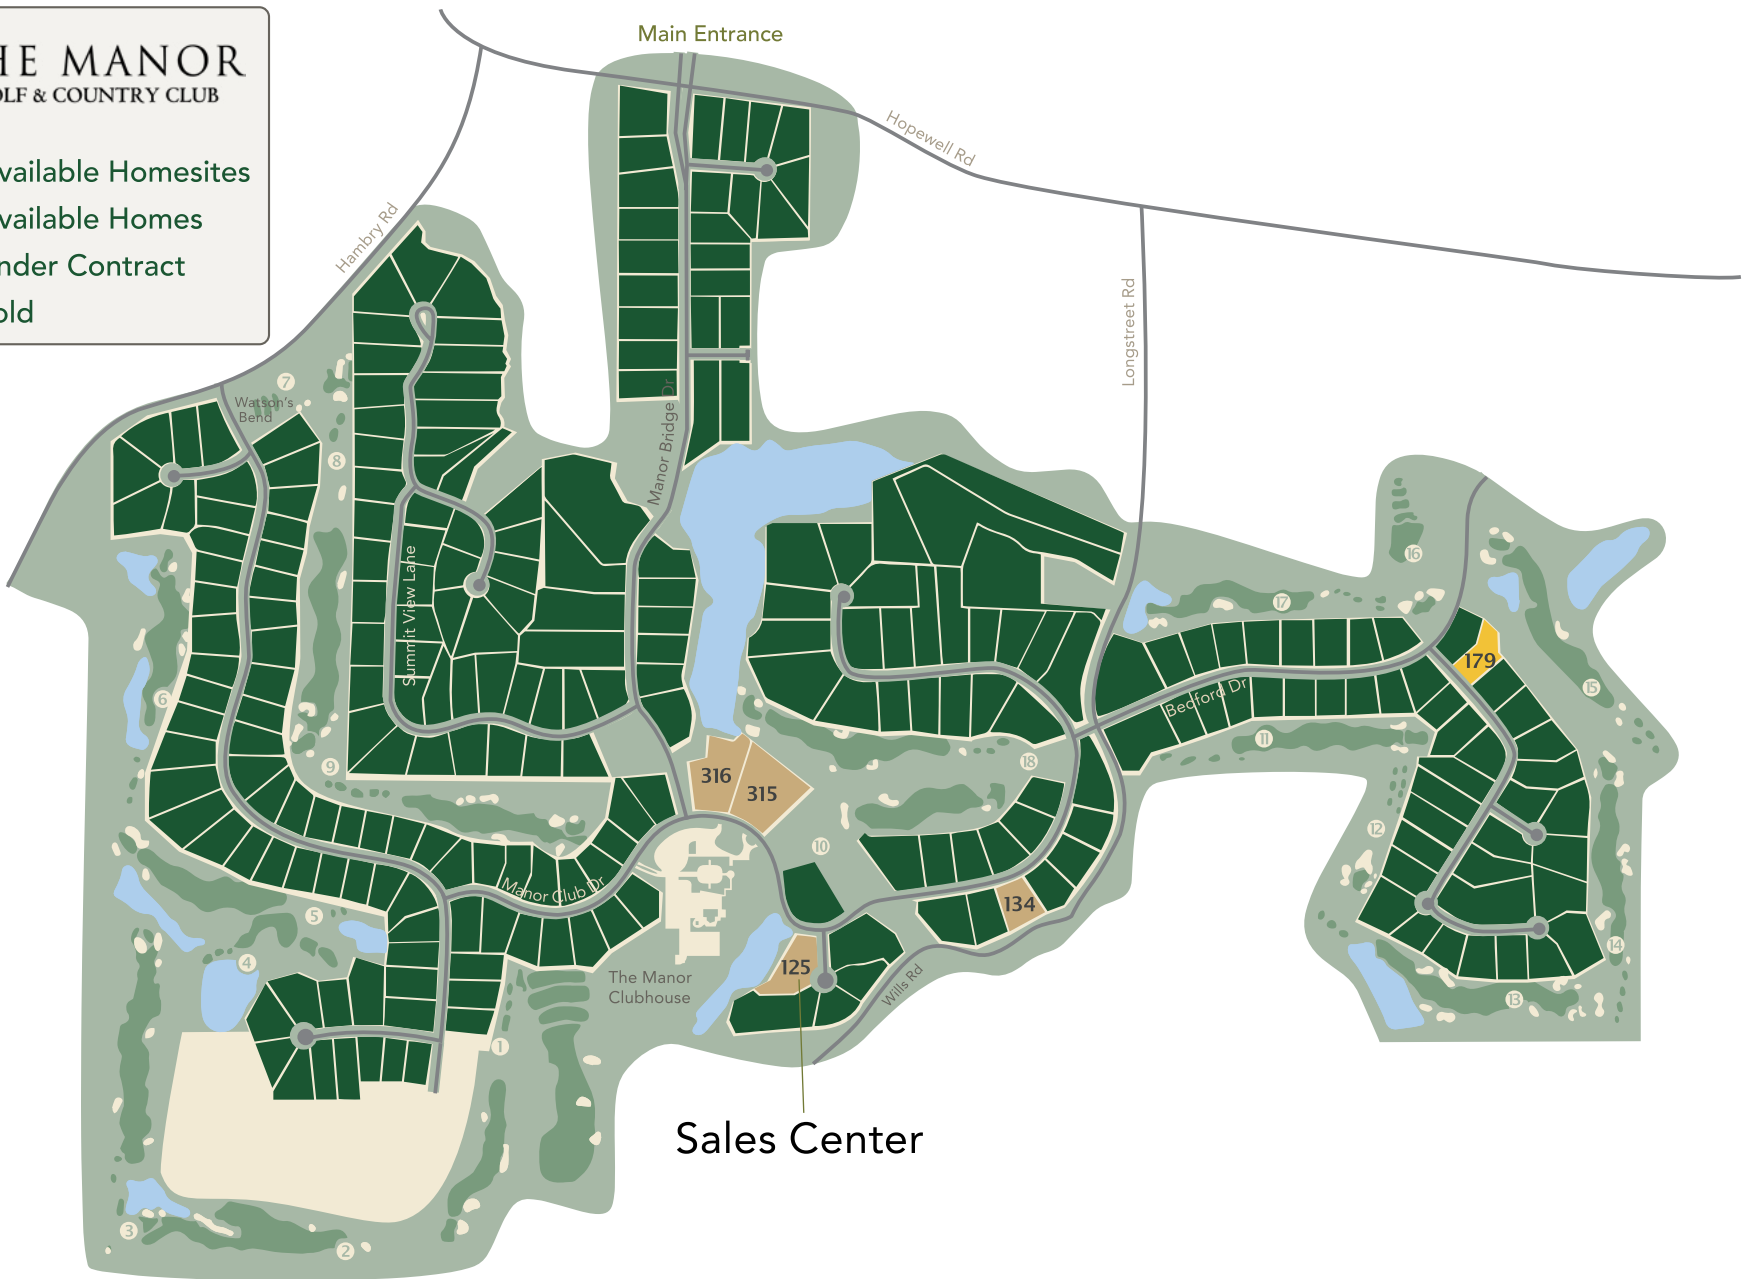

THE MANOR
GOLF & COUNTRY CLUB

- Available Homesites
- Available Homes
- Under Contract
- Sold

THEMANORHOMES.COM | LOUDERMILKHOMES.COM
15967 MANOR CLUB DRIVE, MILTON GA 30004
770.485.2600

All information is believed to be accurate but is not warranted and is subject to errors, omissions, changes, or withdrawal without notice. ©2024 Loudermilk Homes. Equal Housing Opportunity.